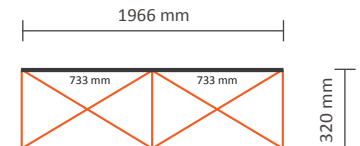

2x3 Straight (PUM23SE)

Graphical specifications:

Number of extra prints: 2
Actual size of print: 733 * 2236mm (W/H)
Total (actual) extra size: 1466 * 2236mm (W/H)