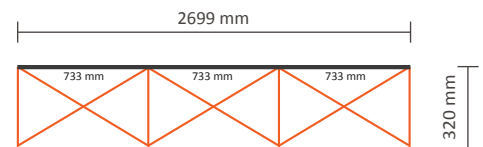

3x3 Straight (PUM33SE)

Graphical specifications:

Number of extra prints: 3
Actual size of print: 733 * 2236mm (W/H)
Total (actual) extra size: 2199 * 2236mm (W/H)