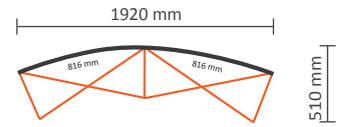

## Technical specifications:

Dimensions of installed system:	2520 * 690 * 2240 mm (W/D/H)
Standard package:	1 piece
Dimensions of standard package:	710 * 420 * 1000mm (L/W/H)
Weight of standard package:	30,5kg (transporter case included)

## Graphical specifications:

Number of prints:	5
Actual size of print:	673 * 2236mm (W/H)
Actual total size:	3365 * 2236mm (W/H)
Layout size (incl. 3mm margin):	3371 * 2242mm (W/H)

### Graphical specifications:

Number of extra prints: 2  
Actual size of print: 816 \* 2236mm (W/H)  
Total (actual) extra size: 1620 \* 2236mm (W/H)

### Graphical specifications:

Number of extra prints: 3  
Actual size of print: 816 \* 2236mm (W/H)  
Total (actual) extra size: 2430 \* 2236mm (W/H)