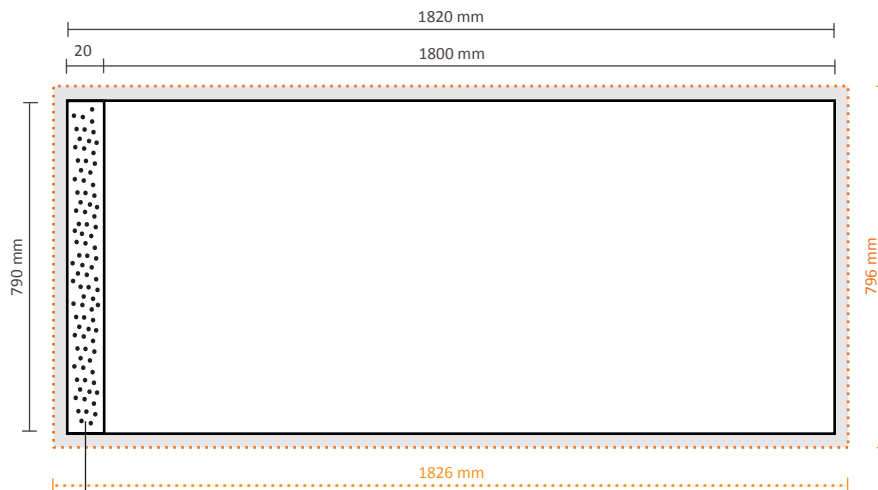

### Graphical specifications:

Number of extra prints: 4  
Actual size of print: 733 \* 2236mm (W/H)  
Total (actual) extra size: 2932 \* 2236mm (W/H)

### Graphical specifications:

Number of extra prints: 5  
Actual size of print: 733 \* 2236mm (W/H)  
Total (actual) extra size: 3665 \* 2236mm (W/H)

## Graphical specifications:

Number of prints: 1  
Actual size of print: 1820 \* 790mm (W/H)  
Layout size (incl. 3mm margin): 1826 \* 796mm (W/H)

Not visible in connection with Velcro

---

### Technical specifications:

Dimensions tabletop folded: 81 \* 26 \* 5cm (W/D/H)  
Dimensions tabletop extended: 81 \* 48 \* 2cm (W/D/H)  
Standard package: 1 piece  
Available in the colors: Black / Dark wood  
Weight of standard package: 4,7kg