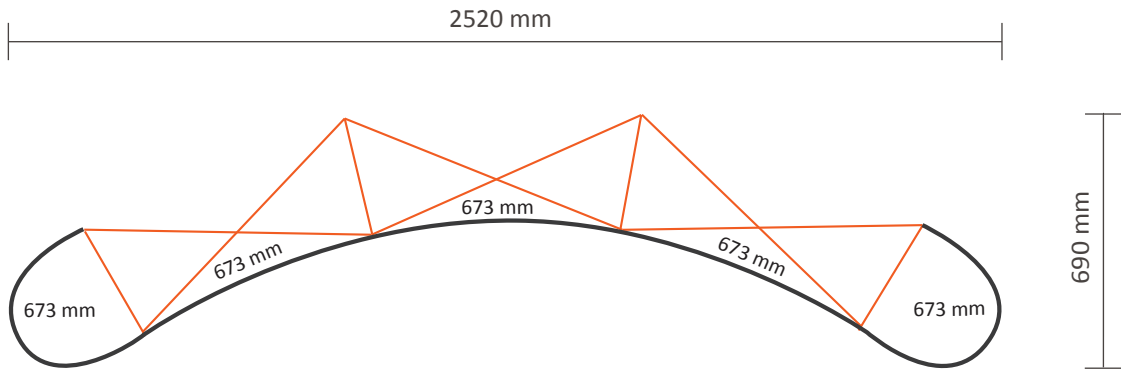

## Technical specifications:

Dimensions of installed system:	2520 * 690 * 2240 mm (W/D/H)
Standard package:	1 piece
Dimensions of standard package:	710 * 420 * 1000mm (L/W/H)
Weight of standard package:	30,5kg (transporter case included)

## Graphical specifications:

Number of prints:	5
Actual size of print:	673 * 2236mm (W/H)
Actual total size:	3365 * 2236mm (W/H)
Layout size (incl. 3mm margin):	3371 * 2242mm (W/H)

### Graphical specifications:

Number of extra prints: 2  
Actual size of print: 816 \* 2236mm (W/H)  
Total (actual) extra size: 1620 \* 2236mm (W/H)

### Graphical specifications:

Number of extra prints: 3  
Actual size of print: 816 \* 2236mm (W/H)  
Total (actual) extra size: 2430 \* 2236mm (W/H)