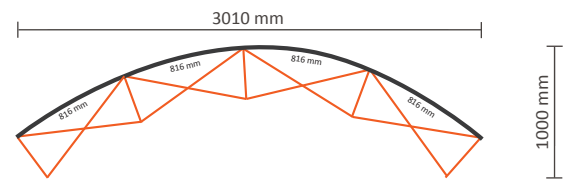

## Graphical specifications:

Number of prints:	5
Actual size of print:	673 * 2236mm (W/H)
Actual total size:	3365 * 2236mm (W/H)
Layout size (incl. 3mm margin):	3371 * 2242mm (W/H)

### Graphical specifications:

Number of extra prints: 2  
Actual size of print: 816 \* 2236mm (W/H)  
Total (actual) extra size: 1620 \* 2236mm (W/H)

### Graphical specifications:

Number of extra prints: 3  
Actual size of print: 816 \* 2236mm (W/H)  
Total (actual) extra size: 2430 \* 2236mm (W/H)

### Graphical specifications:

Number of extra prints: 4  
Actual size of print: 816 \* 2236mm (W/H)  
Total (actual) extra size: 3240 \* 2236mm (W/H)