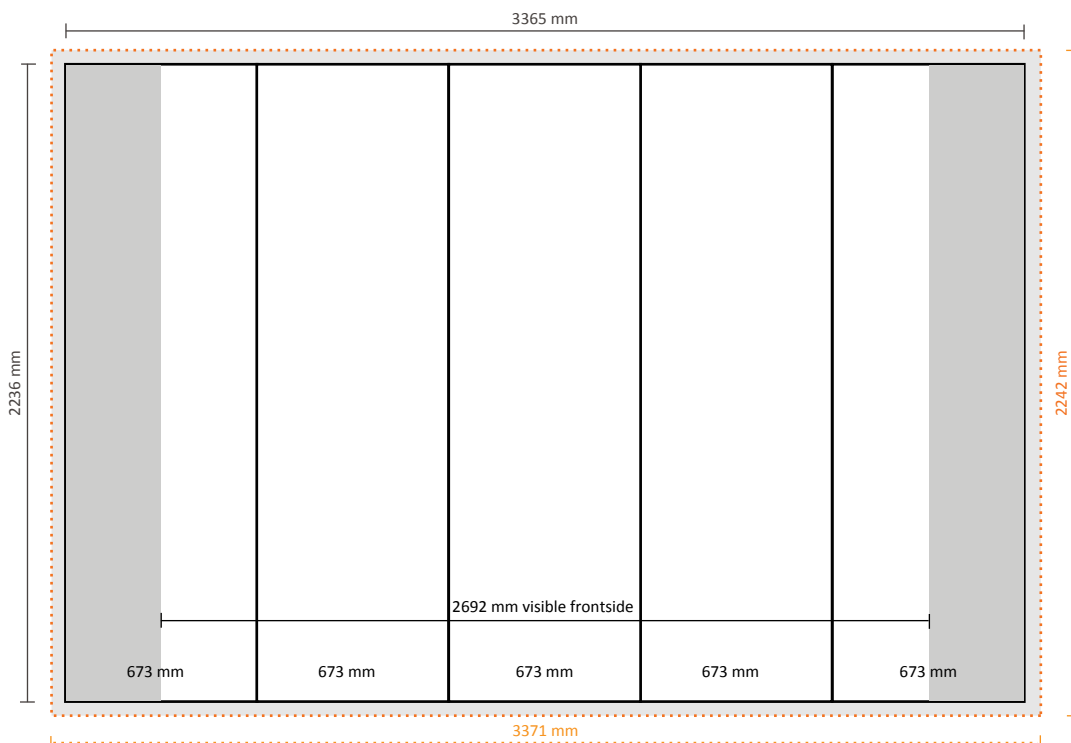

## Technical specifications:

Dimensions of installed system:	2520 * 690 * 2240 mm (W/D/H)
Standard package:	1 piece
Dimensions of standard package:	710 * 420 * 1000mm (L/W/H)
Weight of standard package:	30,5kg (transporter case included)

## Graphical specifications:

Number of prints:	5
Actual size of print:	673 * 2236mm (W/H)
Actual total size:	3365 * 2236mm (W/H)
Layout size (incl. 3mm margin):	3371 * 2242mm (W/H)

### Graphical specifications:

Number of extra prints: 2  
Actual size of print: 816 \* 2236mm (W/H)  
Total (actual) extra size: 1620 \* 2236mm (W/H)

### Graphical specifications:

Number of extra prints: 2  
Actual size of print: 733 \* 2236mm (W/H)  
Total (actual) extra size: 1466 \* 2236mm (W/H)