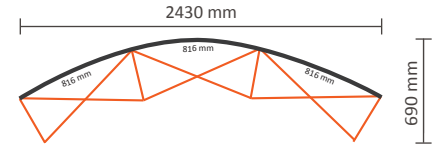

## Technical specifications:

Dimensions of installed system:	2520 * 690 * 2240 mm (W/D/H)
Standard package:	1 piece
Dimensions of standard package:	710 * 420 * 1000mm (L/W/H)
Weight of standard package:	30,5kg (transporter case included)

## Graphical specifications:

Number of prints:	5
Actual size of print:	673 * 2236mm (W/H)
Actual total size:	3365 * 2236mm (W/H)
Layout size (incl. 3mm margin):	3371 * 2242mm (W/H)

### Graphical specifications:

Number of extra prints: 2  
Actual size of print: 816 \* 2236mm (W/H)  
Total (actual) extra size: 1620 \* 2236mm (W/H)

### Graphical specifications:

Number of extra prints: 3  
Actual size of print: 816 \* 2236mm (W/H)  
Total (actual) extra size: 2430 \* 2236mm (W/H)