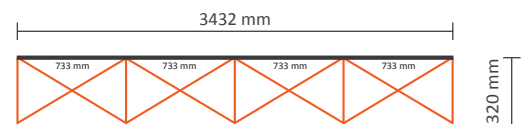

4x3 Straight (PUM43SE)

Graphical specifications:

Number of extra prints: 4
Actual size of print: 733 * 2236mm (W/H)
Total (actual) extra size: 2932 * 2236mm (W/H)