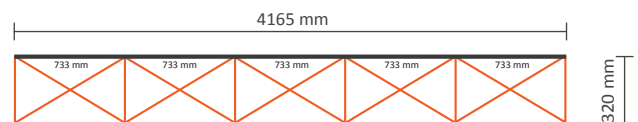

5x3 Straight (PUM53SE)

Graphical specifications:

Number of extra prints: 5
Actual size of print: 733 * 2236mm (W/H)
Total (actual) extra size: 3665 * 2236mm (W/H)