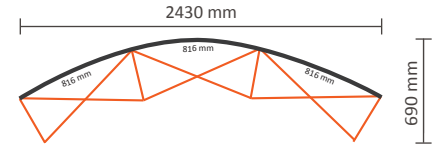

Pop-Up Magnetic 5x3 Curved (PUM53C)

Technical specifications:

Dimensions of installed system: 3410 * 1290 * 2240 mm (W/D/H)
Standard package: 1 piece

Dimensions of standard package: 710 * 420 * 1000mm (L/W/H)
Weight of standard package: 36,5kg (transporter case included)

Graphical specifications:

Number of prints: 7
Actual size of print: 673 * 2236mm (W/H)
Actual total size: 4711 * 2236mm (W/H)
Layout size (incl. 3mm margin): 4717 * 2242mm (W/H)

Pop-Up Magnetic Back side

2x3 Curved (PUM23CE)

Graphical specifications:

Number of extra prints: 2
Actual size of print: 816 * 2236mm (W/H)
Total (actual) extra size: 1620 * 2236mm (W/H)

3x3 Curved (PUM33CE)

Graphical specifications:

Number of extra prints: 3
Actual size of print: 816 * 2236mm (W/H)
Total (actual) extra size: 2430 * 2236mm (W/H)

4x3 Curved (PUM43CE)

Graphical specifications:

Number of extra prints: 4
Actual size of print: 816 * 2236mm (W/H)
Total (actual) extra size: 3240 * 2236mm (W/H)