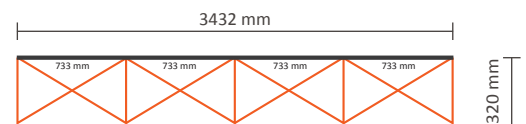

5x3 Curved (PUM53CE)

Graphical specifications:

Number of extra prints: 5
Actual size of print: 816 * 2236mm (W/H)
Total (actual) extra size: 4050 * 2236mm (W/H)

2x3 Straight (PUM23SE)

Graphical specifications:

Number of extra prints: 2
Actual size of print: 733 * 2236mm (W/H)
Total (actual) extra size: 1466 * 2236mm (W/H)

3x3 Straight (PUM33SE)

Graphical specifications:

Number of extra prints: 3
Actual size of print: 733 * 2236mm (W/H)
Total (actual) extra size: 2199 * 2236mm (W/H)

4x3 Straight (PUM43SE)

Graphical specifications:

Number of extra prints: 4
Actual size of print: 733 * 2236mm (W/H)
Total (actual) extra size: 2932 * 2236mm (W/H)

5x3 Straight (PUM53SE)

Graphical specifications:

Graphical specifications:

Number of prints: 1
Actual size of print: 1820 * 790mm (W/H)
Layout size (incl. 3mm margin): 1826 * 796mm (W/H)

Not visible in connection with Velcro

Pop-Up Magnetic Table top

Table top (wood PUMTTW, black PUMTTB)