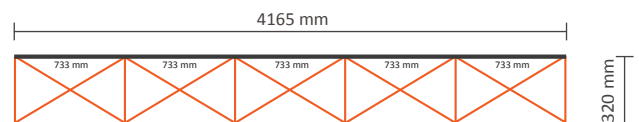

4x3 Straight (PUM43SE)

Graphical specifications:

Number of extra prints: 4
Actual size of print: 733 * 2236mm (W/H)
Total (actual) extra size: 2932 * 2236mm (W/H)

5x3 Straight (PUM53SE)

Graphical specifications:

Number of extra prints: 5
Actual size of print: 733 * 2236mm (W/H)
Total (actual) extra size: 3665 * 2236mm (W/H)

Pop-Up Magnetic Case / Counter

Technical specifications:

Dimensions trolley case: 690 * 400 * 980mm (W/D/H)
Standard package: 1 piece (supplied with system)

Graphical specifications:

Number of prints: 1
Actual size of print: 1820 * 790mm (W/H)
Layout size (incl. 3mm margin): 1826 * 796mm (W/H)

Not visible in connection with Velcro

Pop-Up Magnetic Table top

Table top (wood PUMTTW, black PUMTTB)

Technical specifications:

Dimensions tabletop folded: 81 * 26 * 5cm (W/D/H)
Dimensions tabletop extended: 81 * 48 * 2cm (W/D/H)
Standard package: 1 piece
Available in the colors: Black / Dark wood
Weight of standard package: 4,7kg