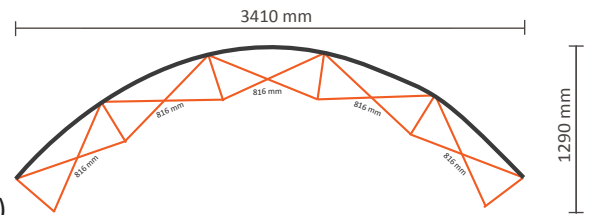

Pop-Up Magnetic 5x3 Curved (PUM53C)

Technical specifications:

Dimensions of installed system: 3410 * 1290 * 2240 mm (W/D/H)
Standard package: 1 piece

Dimensions of standard package: 710 * 420 * 1000mm (L/W/H)
Weight of standard package: 36,5kg (transporter case included)

Graphical specifications:

Number of prints: 7
Actual size of print: 673 * 2236mm (W/H)
Actual total size: 4711 * 2236mm (W/H)
Layout size (incl. 3mm margin): 4717 * 2242mm (W/H)

Pop-Up Magnetic Back side

Number of extra prints: 3
Actual size of print: 816 * 2236mm (W/H)
Total (actual) extra size: 2430 * 2236mm (W/H)

4x3 Curved (PUM43CE)

Graphical specifications:

Number of extra prints: 4
Actual size of print: 816 * 2236mm (W/H)
Total (actual) extra size: 3240 * 2236mm (W/H)

5x3 Curved (PUM53CE)

Graphical specifications:

Number of extra prints: 5
Actual size of print: 816 * 2236mm (W/H)
Total (actual) extra size: 4050 * 2236mm (W/H)

2x3 Straight (PUM23SE)

Graphical specifications: