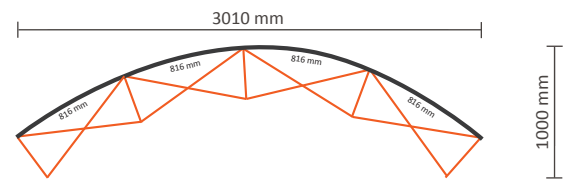

Pop-Up Magnetic 5x3 Curved (PUM53C)

Technical specifications:

Dimensions of installed system: 3410 * 1290 * 2240 mm (W/D/H)
Standard package: 1 piece

Dimensions of standard package: 710 * 420 * 1000mm (L/W/H)
Weight of standard package: 36,5kg (transporter case included)

Graphical specifications:

Number of prints: 7
Actual size of print: 673 * 2236mm (W/H)
Actual total size: 4711 * 2236mm (W/H)
Layout size (incl. 3mm margin): 4717 * 2242mm (W/H)

Pop-Up Magnetic Back side

2x3 Curved (PUM23CE)

Graphical specifications:

Number of extra prints: 2
Actual size of print: 816 * 2236mm (W/H)
Total (actual) extra size: 1620 * 2236mm (W/H)

3x3 Curved (PUM33CE)

Graphical specifications:

Number of extra prints: 3
Actual size of print: 816 * 2236mm (W/H)
Total (actual) extra size: 2430 * 2236mm (W/H)

4x3 Curved (PUM43CE)

Graphical specifications:

Number of extra prints: 4
Actual size of print: 816 * 2236mm (W/H)
Total (actual) extra size: 3240 * 2236mm (W/H)