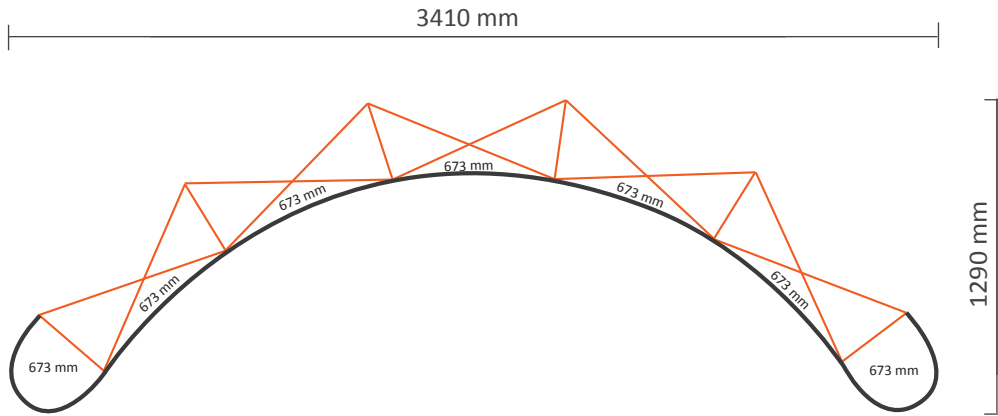

Pop-Up Magnetic 5x3 Curved (PUM53C)

Technical specifications:

Dimensions of installed system: 3410 * 1290 * 2240 mm (W/D/H)
Standard package: 1 piece

Dimensions of standard package: 710 * 420 * 1000mm (L/W/H)
Weight of standard package: 36,5kg (transporter case included)

Graphical specifications:

Number of prints: 7
Actual size of print: 673 * 2236mm (W/H)
Actual total size: 4711 * 2236mm (W/H)
Layout size (incl. 3mm margin): 4717 * 2242mm (W/H)

Pop-Up Magnetic Back side

Number of extra prints: 5
Actual size of print: 733 * 2236mm (W/H)
Total (actual) extra size: 3665 * 2236mm (W/H)

Pop-Up Magnetic Case / Counter

Technical specifications:

Dimensions trolley case: 690 * 400 * 980mm (W/D/H)
Standard package: 1 piece (supplied with system)

Graphical specifications:

Number of prints: 1
Actual size of print: 1820 * 790mm (W/H)
Layout size (incl. 3mm margin): 1826 * 796mm (W/H)

Not visible in connection with Velcro

Pop-Up Magnetic Table top

Table top (wood PUMTTW, black PUMTTB)