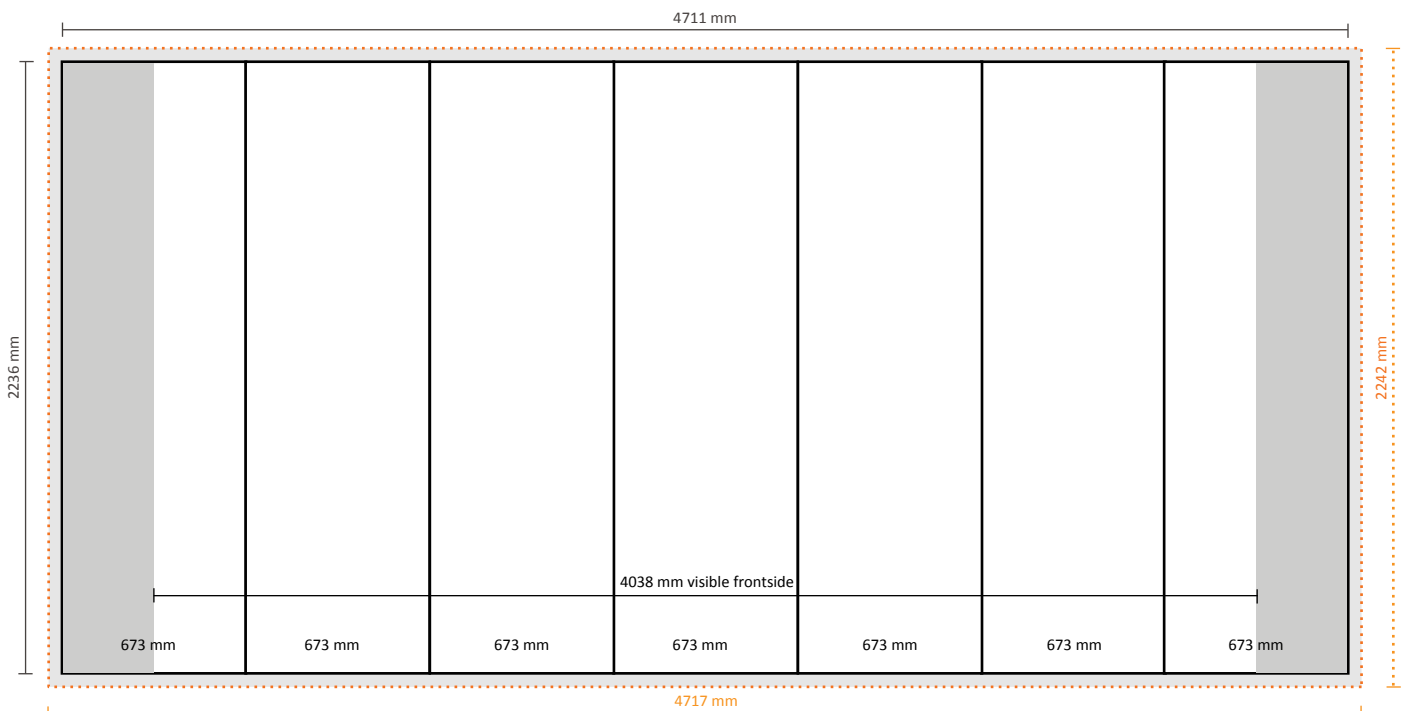

Pop-Up Magnetic 5x3 Curved (PUM53C)

Technical specifications:

Dimensions of installed system: 3410 * 1290 * 2240 mm (W/D/H)
Standard package: 1 piece

Dimensions of standard package: 710 * 420 * 1000mm (L/W/H)
Weight of standard package: 36,5kg (transporter case included)

Graphical specifications:

Number of prints: 7
Actual size of print: 673 * 2236mm (W/H)
Actual total size: 4711 * 2236mm (W/H)
Layout size (incl. 3mm margin): 4717 * 2242mm (W/H)

Pop-Up Magnetic Back side

Number of extra prints: 5
Actual size of print: 733 * 2236mm (W/H)
Total (actual) extra size: 3665 * 2236mm (W/H)

Pop-Up Magnetic Case / Counter

Technical specifications:

Dimensions trolley case: 690 * 400 * 980mm (W/D/H)
Standard package: 1 piece (supplied with system)

Technical specifications:

Dimensions tabletop folded: 81 * 26 * 5cm (W/D/H)
Dimensions tabletop extended: 81 * 48 * 2cm (W/D/H)
Standard package: 1 piece
Available in the colors: Black / Dark wood
Weight of standard package: 4,7kg