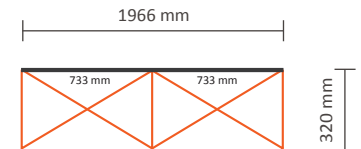

Graphical specifications:

Number of prints: 7
Actual size of print: 673 * 2236mm (W/H)
Actual total size: 4711 * 2236mm (W/H)
Layout size (incl. 3mm margin): 4717 * 2242mm (W/H)

Pop-Up Magnetic Back side

Number of extra prints: 3
Actual size of print: 816 * 2236mm (W/H)
Total (actual) extra size: 2430 * 2236mm (W/H)

4x3 Curved (PUM43CE)

Graphical specifications:

Number of extra prints: 4
Actual size of print: 816 * 2236mm (W/H)
Total (actual) extra size: 3240 * 2236mm (W/H)

5x3 Curved (PUM53CE)

Graphical specifications:

Number of extra prints: 5
Actual size of print: 816 * 2236mm (W/H)
Total (actual) extra size: 4050 * 2236mm (W/H)

2x3 Straight (PUM23SE)

Graphical specifications:

Number of extra prints: 2
Actual size of print: 733 * 2236mm (W/H)
Total (actual) extra size: 1466 * 2236mm (W/H)

3x3 Straight (PUM33SE)

Graphical specifications:

Number of extra prints: 3
Actual size of print: 733 * 2236mm (W/H)
Total (actual) extra size: 2199 * 2236mm (W/H)