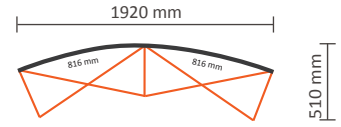

Pop-Up Magnetic 5x3 Curved (PUM53C)

Technical specifications:

Dimensions of installed system: 3410 * 1290 * 2240 mm (W/D/H)
Standard package: 1 piece

Dimensions of standard package: 710 * 420 * 1000mm (L/W/H)
Weight of standard package: 36,5kg (transporter case included)

Graphical specifications:

Number of prints: 7
Actual size of print: 673 * 2236mm (W/H)
Actual total size: 4711 * 2236mm (W/H)
Layout size (incl. 3mm margin): 4717 * 2242mm (W/H)

Pop-Up Magnetic Back side

2x3 Curved (PUM23CE)

Graphical specifications:

Number of extra prints: 2
Actual size of print: 816 * 2236mm (W/H)
Total (actual) extra size: 1620 * 2236mm (W/H)

3x3 Curved (PUM33CE)

Graphical specifications:

Graphical specifications:

Number of prints: 1
Actual size of print: 1820 * 790mm (W/H)
Layout size (incl. 3mm margin): 1826 * 796mm (W/H)

Not visible in connection with Velcro

Pop-Up Magnetic Table top

Table top (wood PUMTTW, black PUMTTB)