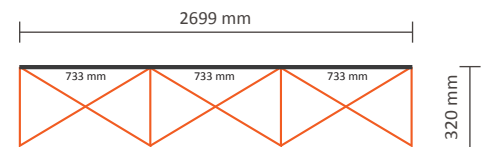

Graphical specifications:

Number of prints: 7
Actual size of print: 673 * 2236mm (W/H)
Actual total size: 4711 * 2236mm (W/H)
Layout size (incl. 3mm margin): 4717 * 2242mm (W/H)

Pop-Up Magnetic Back side

Number of extra prints: 3
Actual size of print: 816 * 2236mm (W/H)
Total (actual) extra size: 2430 * 2236mm (W/H)

4x3 Curved (PUM43CE)

Graphical specifications:

Number of extra prints: 4
Actual size of print: 816 * 2236mm (W/H)
Total (actual) extra size: 3240 * 2236mm (W/H)

5x3 Curved (PUM53CE)

Graphical specifications:

Number of extra prints: 5
Actual size of print: 816 * 2236mm (W/H)
Total (actual) extra size: 4050 * 2236mm (W/H)

2x3 Straight (PUM23SE)

Graphical specifications:

Number of extra prints: 2
Actual size of print: 733 * 2236mm (W/H)
Total (actual) extra size: 1466 * 2236mm (W/H)

3x3 Straight (PUM33SE)

Graphical specifications:

Number of extra prints: 3
Actual size of print: 733 * 2236mm (W/H)
Total (actual) extra size: 2199 * 2236mm (W/H)