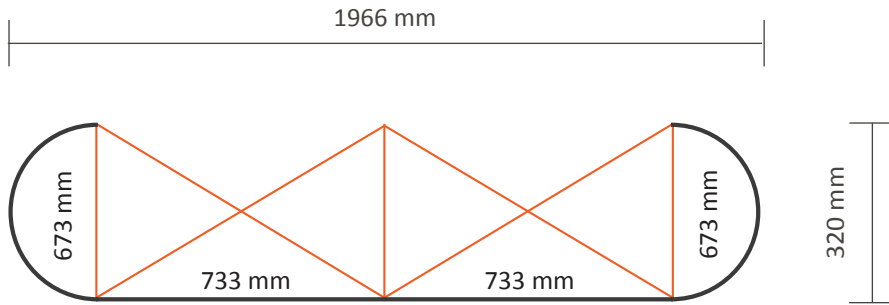

Pop-Up Magnetic 2x3 Straight (PUM23S)

Technical specifications:

Dimensions of installed system:	1966 * 320 * 2240 mm (W/D/H)
Standard package:	1 piece
Dimensions of standard package:	710 * 420 * 1000mm (L/W/H)
Weight of standard package:	27,5kg (transporter case included)

Graphical specifications:

Number of prints:	4
Actual size of print:	
*Front side, 2 panels:	733 * 2236mm (W/H)
*Left / right side, 2 panels:	673 * 2236mm (W/H)
Actual total size:	2812 * 2236mm (W/H)
Layout size (incl. 3mm margin):	2818 * 2242mm (W/H)

Graphical specifications:

Number of prints: 1
Actual size of print: 1820 * 790mm (W/H)
Layout size (incl. 3mm margin): 1826 * 796mm (W/H)

Not visible in connection with Velcro

Pop-Up Magnetic Table top

Table top (wood PUMTTW, black PUMTTB)

Technical specifications:

Dimensions tabletop folded: 81 * 26 * 5cm (W/D/H)
Dimensions tabletop extended: 81 * 48 * 2cm (W/D/H)
Standard package: 1 piece
Available in the colors: Black / Dark wood
Weight of standard package: 4,7kg