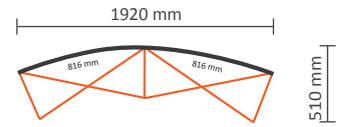

Pop-Up Magnetic 2x3 Straight (PUM23S)

Technical specifications:

Dimensions of installed system:	1966 * 320 * 2240 mm (W/D/H)
Standard package:	1 piece
Dimensions of standard package:	710 * 420 * 1000mm (L/W/H)
Weight of standard package:	27,5kg (transporter case included)

Graphical specifications:

Number of prints:	4
Actual size of print:	
*Front side, 2 panels:	733 * 2236mm (W/H)
*Left / right side, 2 panels:	673 * 2236mm (W/H)
Actual total size:	2812 * 2236mm (W/H)
Layout size (incl. 3mm margin):	2818 * 2242mm (W/H)

Pop-Up Magnetic Back side

2x3 Curved (PUM23CE)

Graphical specifications:

Number of extra prints: 2
Actual size of print: 816 * 2236mm (W/H)
Total (actual) extra size: 1620 * 2236mm (W/H)

3x3 Curved (PUM33CE)

Graphical specifications:

Number of prints: 1
Actual size of print: 1820 * 790mm (W/H)
Layout size (incl. 3mm margin): 1826 * 796mm (W/H)

Not visible in connection with Velcro

Pop-Up Magnetic Table top

Table top (wood PUMTTW, black PUMTTB)