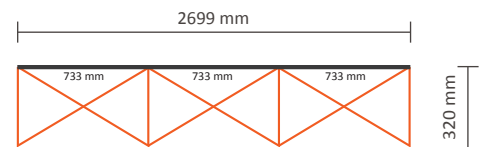

Graphical specifications:

Number of prints:	4
Actual size of print:	
*Front side, 2 panels:	733 * 2236mm (W/H)
*Left / right side, 2 panels:	673 * 2236mm (W/H)
Actual total size:	2812 * 2236mm (W/H)
Layout size (incl. 3mm margin):	2818 * 2242mm (W/H)

Graphical specifications:

Number of extra prints: 3
Actual size of print: 816 * 2236mm (W/H)
Total (actual) extra size: 2430 * 2236mm (W/H)

4x3 Curved (PUM43CE)

Graphical specifications:

Number of extra prints: 4
Actual size of print: 816 * 2236mm (W/H)
Total (actual) extra size: 3240 * 2236mm (W/H)

5x3 Curved (PUM53CE)

Graphical specifications:

Number of extra prints: 5
Actual size of print: 816 * 2236mm (W/H)
Total (actual) extra size: 4050 * 2236mm (W/H)

2x3 Straight (PUM23SE)

Graphical specifications:

Number of extra prints: 2
Actual size of print: 733 * 2236mm (W/H)
Total (actual) extra size: 1466 * 2236mm (W/H)

3x3 Straight (PUM33SE)

Graphical specifications:

Number of extra prints: 3
Actual size of print: 733 * 2236mm (W/H)
Total (actual) extra size: 2199 * 2236mm (W/H)