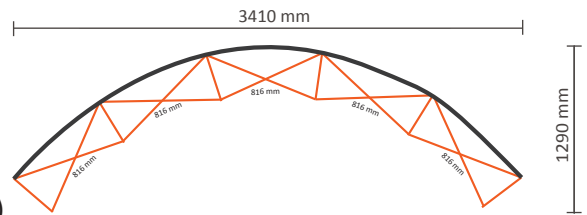

Graphical specifications:

Number of prints:	4
Actual size of print:	
*Front side, 2 panels:	733 * 2236mm (W/H)
*Left / right side, 2 panels:	673 * 2236mm (W/H)
Actual total size:	2812 * 2236mm (W/H)
Layout size (incl. 3mm margin):	2818 * 2242mm (W/H)

Pop-Up Magnetic Back side

2x3 Curved (PUM23CE)

Graphical specifications:

Number of extra prints: 2
Actual size of print: 816 * 2236mm (W/H)
Total (actual) extra size: 1620 * 2236mm (W/H)

3x3 Curved (PUM33CE)

Graphical specifications:

Number of extra prints: 3
Actual size of print: 816 * 2236mm (W/H)
Total (actual) extra size: 2430 * 2236mm (W/H)

4x3 Curved (PUM43CE)

Graphical specifications:

Number of extra prints: 4
Actual size of print: 816 * 2236mm (W/H)
Total (actual) extra size: 3240 * 2236mm (W/H)

5x3 Curved (PUM53CE)

Graphical specifications:

Number of extra prints: 5
Actual size of print: 816 * 2236mm (W/H)
Total (actual) extra size: 4050 * 2236mm (W/H)

2x3 Straight (PUM23SE)

Graphical specifications: