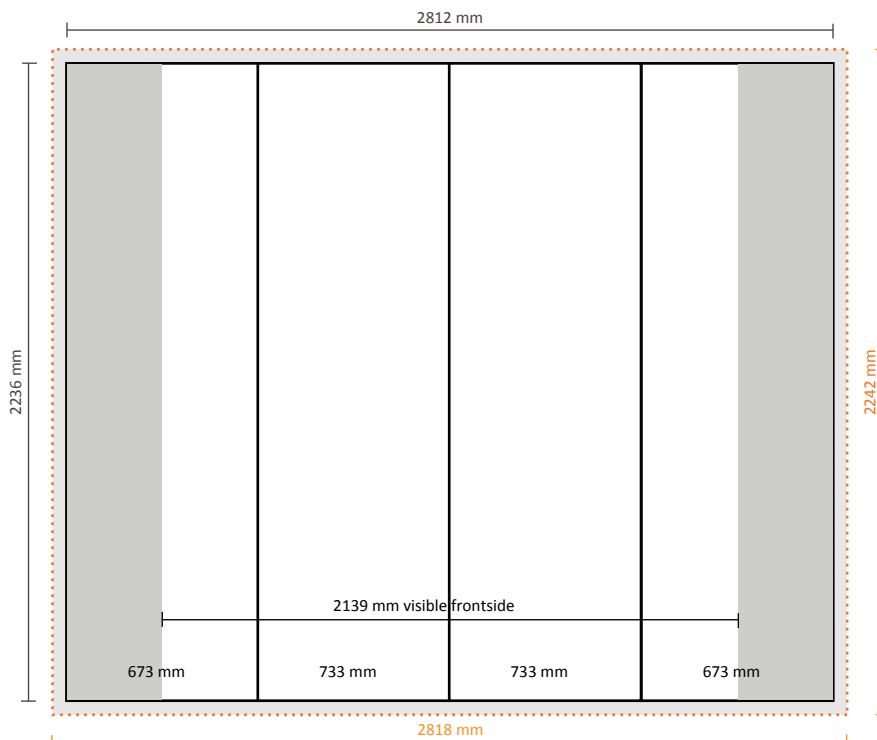

Pop-Up Magnetic 2x3 Straight (PUM23S)

Technical specifications:

Dimensions of installed system:	1966 * 320 * 2240 mm (W/D/H)
Standard package:	1 piece
Dimensions of standard package:	710 * 420 * 1000mm (L/W/H)
Weight of standard package:	27,5kg (transporter case included)

Graphical specifications:

Number of prints:	4
Actual size of print:	
*Front side, 2 panels:	733 * 2236mm (W/H)
*Left / right side, 2 panels:	673 * 2236mm (W/H)
Actual total size:	2812 * 2236mm (W/H)
Layout size (incl. 3mm margin):	2818 * 2242mm (W/H)

Graphical specifications:

Number of prints: 1
Actual size of print: 1820 * 790mm (W/H)
Layout size (incl. 3mm margin): 1826 * 796mm (W/H)

Not visible in connection with Velcro

Pop-Up Magnetic Table top

Table top (wood PUMTTW, black PUMTTB)

Technical specifications:

Dimensions tabletop folded: 81 * 26 * 5cm (W/D/H)
Dimensions tabletop extended: 81 * 48 * 2cm (W/D/H)
Standard package: 1 piece
Available in the colors: Black / Dark wood
Weight of standard package: 4,7kg