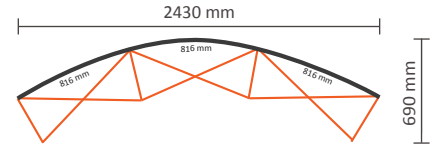

Pop-Up Magnetic 2x3 Straight (PUM23S)

Technical specifications:

Dimensions of installed system:	1966 * 320 * 2240 mm (W/D/H)
Standard package:	1 piece
Dimensions of standard package:	710 * 420 * 1000mm (L/W/H)
Weight of standard package:	27,5kg (transporter case included)

Graphical specifications:

Number of prints:	4
Actual size of print:	
*Front side, 2 panels:	733 * 2236mm (W/H)
*Left / right side, 2 panels:	673 * 2236mm (W/H)
Actual total size:	2812 * 2236mm (W/H)
Layout size (incl. 3mm margin):	2818 * 2242mm (W/H)

Pop-Up Magnetic Back side

2x3 Curved (PUM23CE)

Graphical specifications:

Number of extra prints: 2
Actual size of print: 816 * 2236mm (W/H)
Total (actual) extra size: 1620 * 2236mm (W/H)

3x3 Curved (PUM33CE)

Graphical specifications:

Number of extra prints: 3
Actual size of print: 816 * 2236mm (W/H)
Total (actual) extra size: 2430 * 2236mm (W/H)

4x3 Curved (PUM43CE)

Graphical specifications:

Number of extra prints: 4
Actual size of print: 816 * 2236mm (W/H)
Total (actual) extra size: 3240 * 2236mm (W/H)