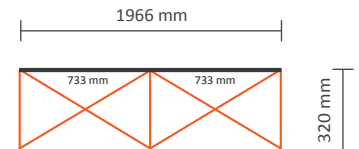

Graphical specifications:

Number of prints:	4
Actual size of print:	
*Front side, 2 panels:	733 * 2236mm (W/H)
*Left / right side, 2 panels:	673 * 2236mm (W/H)
Actual total size:	2812 * 2236mm (W/H)
Layout size (incl. 3mm margin):	2818 * 2242mm (W/H)

Graphical specifications:

Number of extra prints: 3
Actual size of print: 816 * 2236mm (W/H)
Total (actual) extra size: 2430 * 2236mm (W/H)

4x3 Curved (PUM43CE)

Graphical specifications:

Number of extra prints: 4
Actual size of print: 816 * 2236mm (W/H)
Total (actual) extra size: 3240 * 2236mm (W/H)

5x3 Curved (PUM53CE)

Graphical specifications:

Number of extra prints: 5
Actual size of print: 816 * 2236mm (W/H)
Total (actual) extra size: 4050 * 2236mm (W/H)

2x3 Straight (PUM23SE)

Graphical specifications:

Number of extra prints: 2
Actual size of print: 733 * 2236mm (W/H)
Total (actual) extra size: 1466 * 2236mm (W/H)

3x3 Straight (PUM33SE)

Graphical specifications:

Number of extra prints: 3
Actual size of print: 733 * 2236mm (W/H)
Total (actual) extra size: 2199 * 2236mm (W/H)