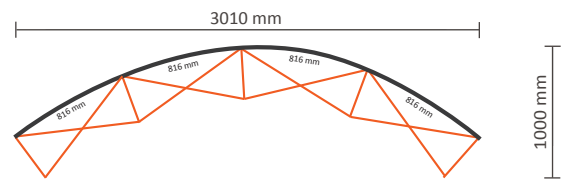

Graphical specifications:

Number of prints:	4
Actual size of print:	
*Front side, 2 panels:	733 * 2236mm (W/H)
*Left / right side, 2 panels:	673 * 2236mm (W/H)
Actual total size:	2812 * 2236mm (W/H)
Layout size (incl. 3mm margin):	2818 * 2242mm (W/H)

Pop-Up Magnetic Back side

2x3 Curved (PUM23CE)

Graphical specifications:

Number of extra prints: 2
Actual size of print: 816 * 2236mm (W/H)
Total (actual) extra size: 1620 * 2236mm (W/H)

3x3 Curved (PUM33CE)

Graphical specifications:

Number of extra prints: 3
Actual size of print: 816 * 2236mm (W/H)
Total (actual) extra size: 2430 * 2236mm (W/H)

4x3 Curved (PUM43CE)

Graphical specifications:

Number of extra prints: 4
Actual size of print: 816 * 2236mm (W/H)
Total (actual) extra size: 3240 * 2236mm (W/H)

5x3 Curved (PUM53CE)

Graphical specifications:

Number of extra prints: 5
Actual size of print: 816 * 2236mm (W/H)
Total (actual) extra size: 4050 * 2236mm (W/H)

2x3 Straight (PUM23SE)

Graphical specifications: