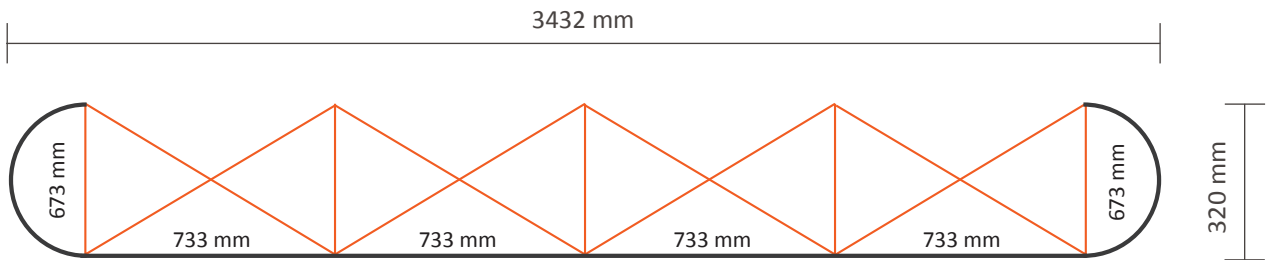

## Technical specifications:

Dimensions of installed system: 3432 \* 320 \* 2240 mm (W/D/H)  
Standard package: 1 piece  
Dimensions of standard package: 710 \* 420 \* 1000mm (L/W/H)  
Weight of standard package: 33,5kg (transporter case included)

## Graphical specifications:

Number of prints: 6  
Actual size of print:  
\*Front side, 4 panels: 733 \* 2236mm (W/H)  
\*Left / right side, 2 panels: 673 \* 2236mm (W/H)  
Actual total size: 4278 \* 2236mm (W/H)  
Layout size (incl. 3mm margin): 4284 \* 2242mm (W/H)

### Graphical specifications:

Number of extra prints: 2  
Actual size of print: 816 \* 2236mm (W/H)  
Total (actual) extra size: 1620 \* 2236mm (W/H)

### Graphical specifications:

Number of extra prints: 3  
Actual size of print: 816 \* 2236mm (W/H)  
Total (actual) extra size: 2430 \* 2236mm (W/H)