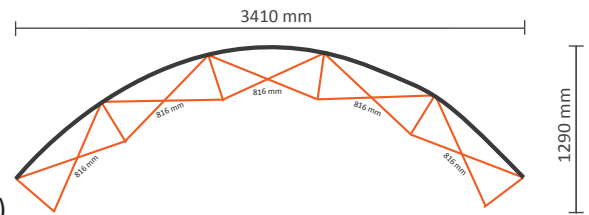

5x3 Curved (PUM53CE)

Graphical specifications:

Number of extra prints: 5
Actual size of print: 816 * 2236mm (W/H)
Total (actual) extra size: 4050 * 2236mm (W/H)