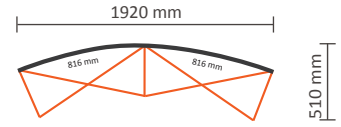

## Technical specifications:

Dimensions of installed system: 3432 \* 320 \* 2240 mm (W/D/H)  
Standard package: 1 piece  
Dimensions of standard package: 710 \* 420 \* 1000mm (L/W/H)  
Weight of standard package: 33,5kg (transporter case included)

## Graphical specifications:

Number of prints: 6  
Actual size of print:  
\*Front side, 4 panels: 733 \* 2236mm (W/H)  
\*Left / right side, 2 panels: 673 \* 2236mm (W/H)  
Actual total size: 4278 \* 2236mm (W/H)  
Layout size (incl. 3mm margin): 4284 \* 2242mm (W/H)

### Graphical specifications:

Number of extra prints: 2  
Actual size of print: 816 \* 2236mm (W/H)  
Total (actual) extra size: 1620 \* 2236mm (W/H)

### Graphical specifications:

Number of extra prints: 3  
Actual size of print: 816 \* 2236mm (W/H)  
Total (actual) extra size: 2430 \* 2236mm (W/H)