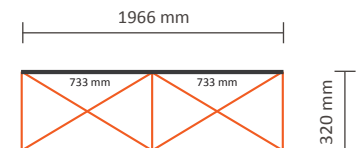

2x3 Straight (PUM23SE)

Graphical specifications:

Number of extra prints: 2
Actual size of print: 733 * 2236mm (W/H)
Total (actual) extra size: 1466 * 2236mm (W/H)