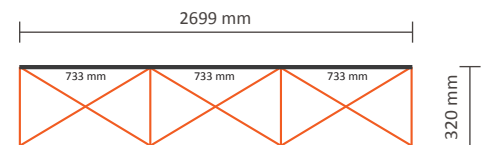

3x3 Straight (PUM33SE)

Graphical specifications:

Number of extra prints: 3
Actual size of print: 733 * 2236mm (W/H)
Total (actual) extra size: 2199 * 2236mm (W/H)