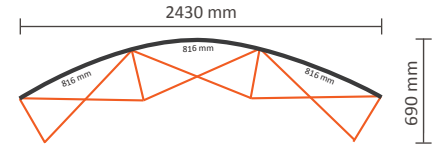

## Technical specifications:

Dimensions of installed system: 3432 \* 320 \* 2240 mm (W/D/H)  
Standard package: 1 piece  
Dimensions of standard package: 710 \* 420 \* 1000mm (L/W/H)  
Weight of standard package: 33,5kg (transporter case included)

## Graphical specifications:

Number of prints: 6  
Actual size of print:  
\*Front side, 4 panels: 733 \* 2236mm (W/H)  
\*Left / right side, 2 panels: 673 \* 2236mm (W/H)  
Actual total size: 4278 \* 2236mm (W/H)  
Layout size (incl. 3mm margin): 4284 \* 2242mm (W/H)

### Graphical specifications:

Number of extra prints: 2  
Actual size of print: 816 \* 2236mm (W/H)  
Total (actual) extra size: 1620 \* 2236mm (W/H)

### Graphical specifications:

Number of extra prints: 3  
Actual size of print: 816 \* 2236mm (W/H)  
Total (actual) extra size: 2430 \* 2236mm (W/H)