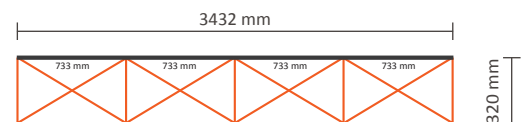

4x3 Straight (PUM43SE)

Graphical specifications:

Number of extra prints: 4
Actual size of print: 733 * 2236mm (W/H)
Total (actual) extra size: 2932 * 2236mm (W/H)