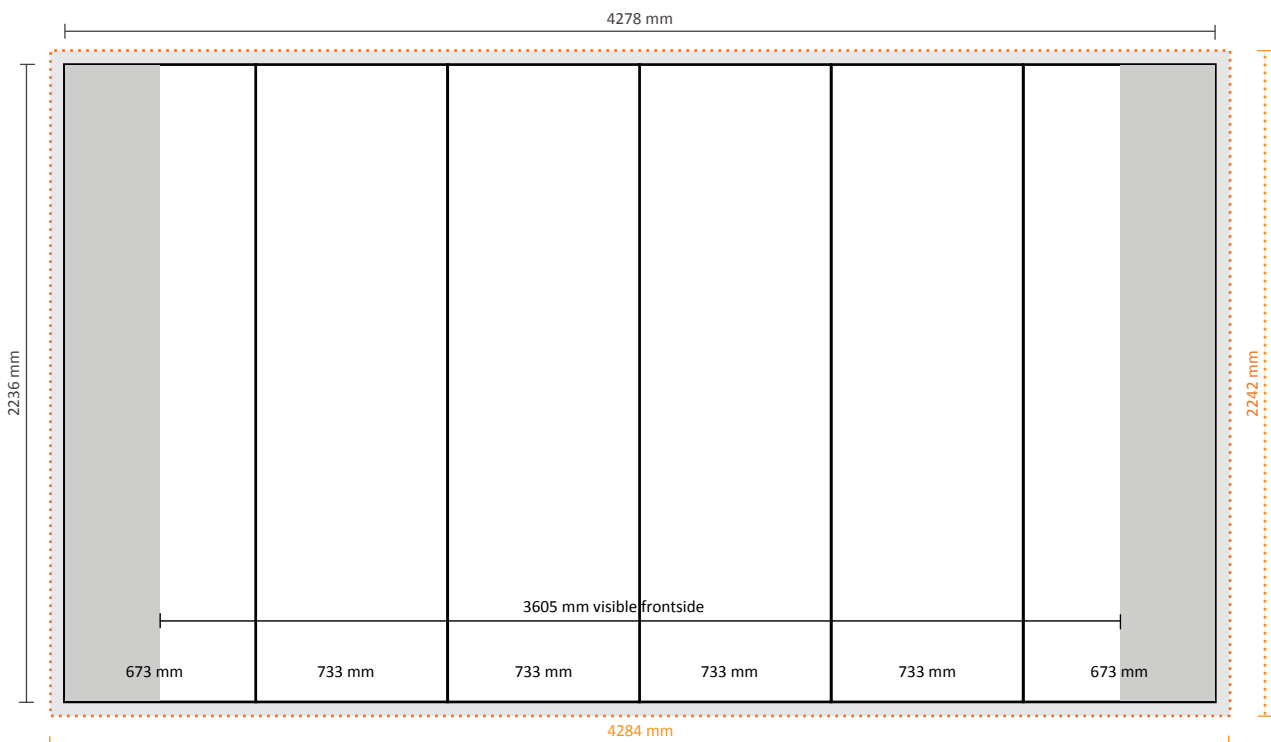

## Technical specifications:

Dimensions of installed system: 3432 \* 320 \* 2240 mm (W/D/H)  
Standard package: 1 piece  
Dimensions of standard package: 710 \* 420 \* 1000mm (L/W/H)  
Weight of standard package: 33,5kg (transporter case included)

## Graphical specifications:

Number of prints: 6  
Actual size of print:  
\*Front side, 4 panels: 733 \* 2236mm (W/H)  
\*Left / right side, 2 panels: 673 \* 2236mm (W/H)  
Actual total size: 4278 \* 2236mm (W/H)  
Layout size (incl. 3mm margin): 4284 \* 2242mm (W/H)

### Graphical specifications:

Number of extra prints: 2  
Actual size of print: 816 \* 2236mm (W/H)  
Total (actual) extra size: 1620 \* 2236mm (W/H)

### Graphical specifications:

Number of extra prints: 4  
Actual size of print: 816 \* 2236mm (W/H)  
Total (actual) extra size: 3240 \* 2236mm (W/H)