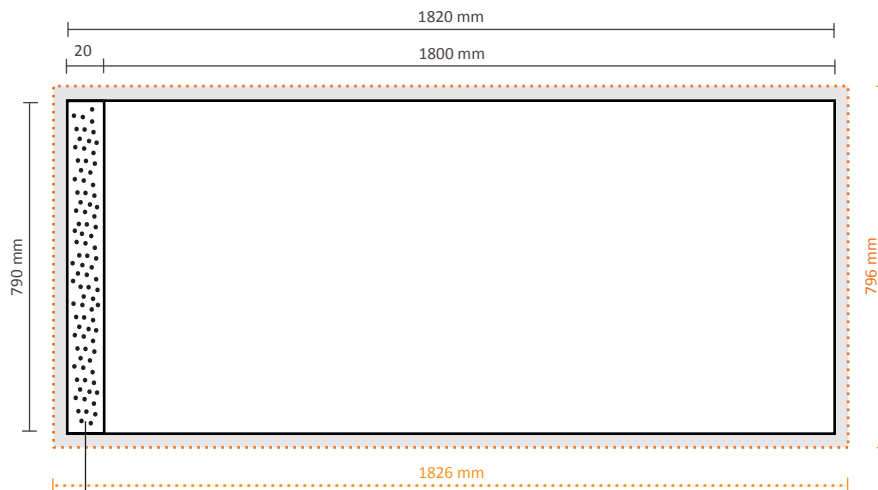

Pop-Up Magnetic Case / Counter

Technical specifications:

Dimensions trolley case: 690 * 400 * 980mm (W/D/H)
Standard package: 1 piece (supplied with system)

Graphical specifications:

Number of prints: 1
Actual size of print: 1820 * 790mm (W/H)
Layout size (incl. 3mm margin): 1826 * 796mm (W/H)

Not visible in connection with Velcro

Pop-Up Magnetic Table top

Table top (wood PUMTTW, black PUMTTB)

Technical specifications:

Dimensions tabletop folded: 81 * 26 * 5cm (W/D/H)
Dimensions tabletop extended: 81 * 48 * 2cm (W/D/H)
Standard package: 1 piece
Available in the colors: Black / Dark wood
Weight of standard package: 4,7kg