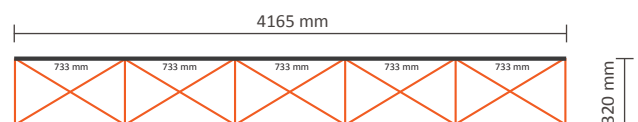

5x3 Straight (PUM53SE)

Graphical specifications:

Number of extra prints: 5
Actual size of print: 733 * 2236mm (W/H)
Total (actual) extra size: 3665 * 2236mm (W/H)