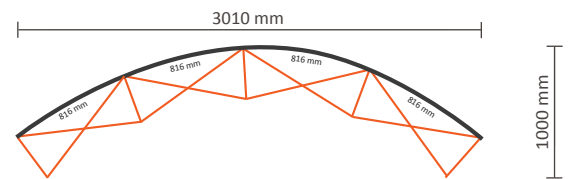

## Graphical specifications:

Number of prints: 6  
Actual size of print:  
\*Front side, 4 panels: 733 \* 2236mm (W/H)  
\*Left / right side, 2 panels: 673 \* 2236mm (W/H)  
Actual total size: 4278 \* 2236mm (W/H)  
Layout size (incl. 3mm margin): 4284 \* 2242mm (W/H)

### Graphical specifications:

Number of extra prints: 2  
Actual size of print: 816 \* 2236mm (W/H)  
Total (actual) extra size: 1620 \* 2236mm (W/H)

### Graphical specifications:

Number of extra prints: 3  
Actual size of print: 816 \* 2236mm (W/H)  
Total (actual) extra size: 2430 \* 2236mm (W/H)

### Graphical specifications:

Number of extra prints: 4  
Actual size of print: 816 \* 2236mm (W/H)  
Total (actual) extra size: 3240 \* 2236mm (W/H)