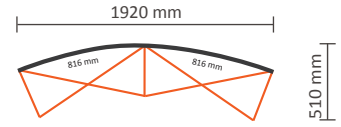

## Technical specifications:

Dimensions of installed system:	4165 * 320 * 2240 mm (W/D/H)
Standard package:	1 piece
Dimensions of standard package:	710 * 420 * 1000mm (L/W/H)
Weight of standard package:	36,5kg (transporter case included)

## Graphical specifications:

Number of prints:	7
Actual size of print:	
*Front side, 5 panels:	733 * 2236mm (W/H)
*Left / right side, 2 panels:	673 * 2236mm (W/H)
Actual total size:	5011 * 2236mm (W/H)
Layout size (incl. 3mm margin):	5017 * 2242mm (W/H)

### Graphical specifications:

Number of extra prints: 2  
Actual size of print: 816 \* 2236mm (W/H)  
Total (actual) extra size: 1620 \* 2236mm (W/H)

### Graphical specifications:

Number of extra prints: 3  
Actual size of print: 816 \* 2236mm (W/H)  
Total (actual) extra size: 2430 \* 2236mm (W/H)