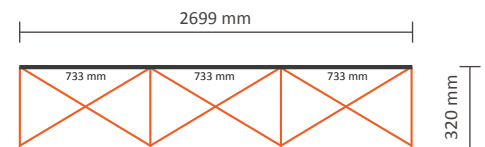

3x3 Straight (PUM33SE)

Graphical specifications:

Number of extra prints: 3
Actual size of print: 733 * 2236mm (W/H)
Total (actual) extra size: 2199 * 2236mm (W/H)