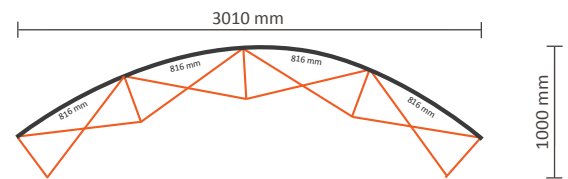

## Graphical specifications:

Number of prints:	7
Actual size of print:	
*Front side, 5 panels:	733 * 2236mm (W/H)
*Left / right side, 2 panels:	673 * 2236mm (W/H)
Actual total size:	5011 * 2236mm (W/H)
Layout size (incl. 3mm margin):	5017 * 2242mm (W/H)

### Graphical specifications:

Number of extra prints: 2  
Actual size of print: 816 \* 2236mm (W/H)  
Total (actual) extra size: 1620 \* 2236mm (W/H)

### Graphical specifications:

Number of extra prints: 3  
Actual size of print: 816 \* 2236mm (W/H)  
Total (actual) extra size: 2430 \* 2236mm (W/H)

### Graphical specifications:

Number of extra prints: 4  
Actual size of print: 816 \* 2236mm (W/H)  
Total (actual) extra size: 3240 \* 2236mm (W/H)