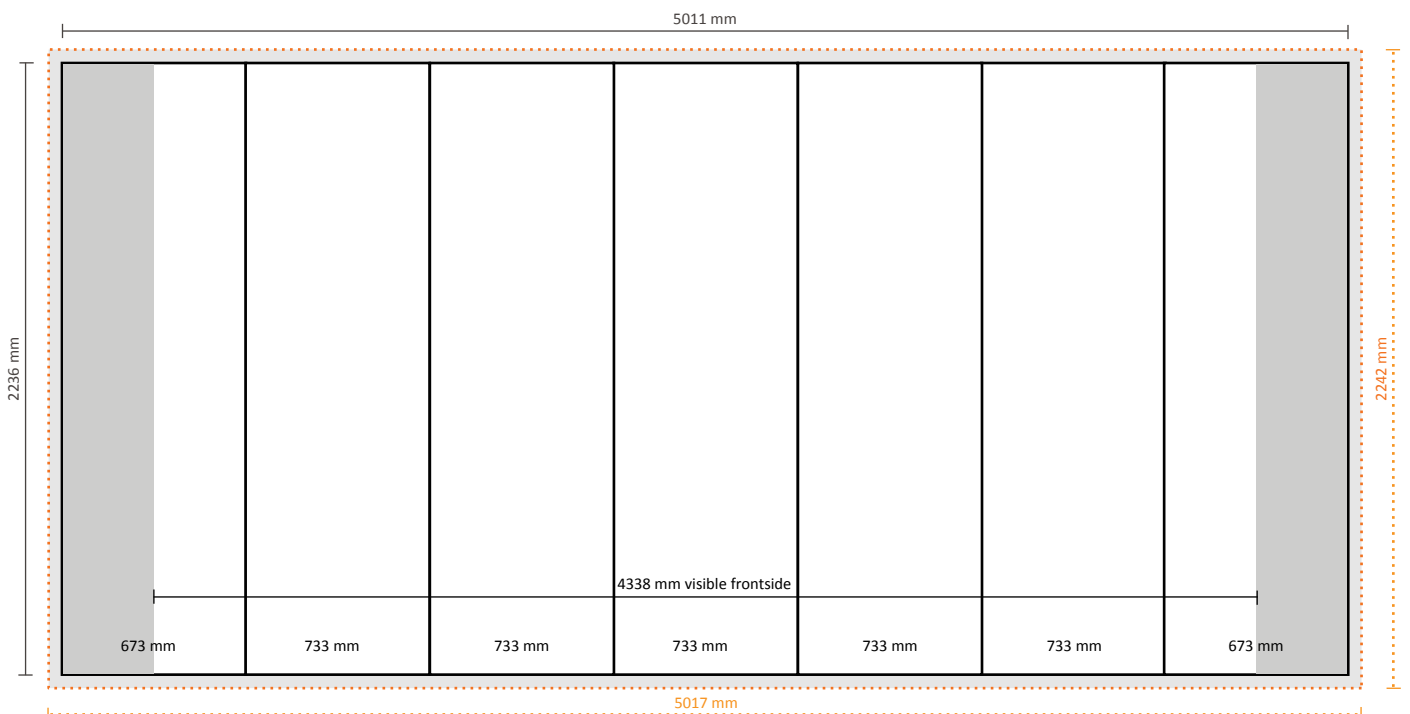

## Technical specifications:

Dimensions of installed system:	4165 * 320 * 2240 mm (W/D/H)
Standard package:	1 piece
Dimensions of standard package:	710 * 420 * 1000mm (L/W/H)
Weight of standard package:	36,5kg (transporter case included)

## Graphical specifications:

Number of prints:	7
Actual size of print:	
*Front side, 5 panels:	733 * 2236mm (W/H)
*Left / right side, 2 panels:	673 * 2236mm (W/H)
Actual total size:	5011 * 2236mm (W/H)
Layout size (incl. 3mm margin):	5017 * 2242mm (W/H)

### Graphical specifications:

Number of extra prints: 2  
Actual size of print: 816 \* 2236mm (W/H)  
Total (actual) extra size: 1620 \* 2236mm (W/H)

### Graphical specifications:

Number of extra prints: 4  
Actual size of print: 816 \* 2236mm (W/H)  
Total (actual) extra size: 3240 \* 2236mm (W/H)