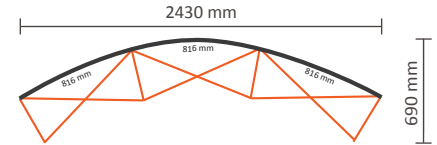

## Technical specifications:

Dimensions of installed system:	4165 * 320 * 2240 mm (W/D/H)
Standard package:	1 piece
Dimensions of standard package:	710 * 420 * 1000mm (L/W/H)
Weight of standard package:	36,5kg (transporter case included)

## Graphical specifications:

Number of prints:	7
Actual size of print:	
*Front side, 5 panels:	733 * 2236mm (W/H)
*Left / right side, 2 panels:	673 * 2236mm (W/H)
Actual total size:	5011 * 2236mm (W/H)
Layout size (incl. 3mm margin):	5017 * 2242mm (W/H)

### Graphical specifications:

Number of extra prints: 2  
Actual size of print: 816 \* 2236mm (W/H)  
Total (actual) extra size: 1620 \* 2236mm (W/H)

### Graphical specifications:

Number of extra prints: 3  
Actual size of print: 816 \* 2236mm (W/H)  
Total (actual) extra size: 2430 \* 2236mm (W/H)