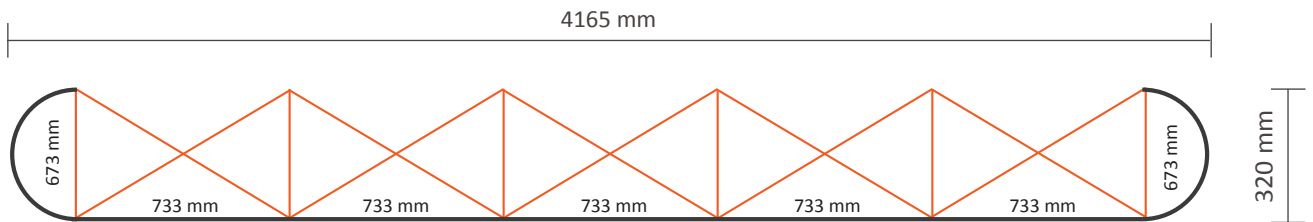

## Technical specifications:

Dimensions of installed system:	4165 * 320 * 2240 mm (W/D/H)
Standard package:	1 piece
Dimensions of standard package:	710 * 420 * 1000mm (L/W/H)
Weight of standard package:	36,5kg (transporter case included)

## Graphical specifications:

Number of prints:	7
Actual size of print:	
*Front side, 5 panels:	733 * 2236mm (W/H)
*Left / right side, 2 panels:	673 * 2236mm (W/H)
Actual total size:	5011 * 2236mm (W/H)
Layout size (incl. 3mm margin):	5017 * 2242mm (W/H)

### Graphical specifications:

Number of extra prints: 2  
Actual size of print: 816 \* 2236mm (W/H)  
Total (actual) extra size: 1620 \* 2236mm (W/H)

## Technical specifications:

Dimensions trolley case: 690 \* 400 \* 980mm (W/D/H)  
Standard package: 1 piece (supplied with system)