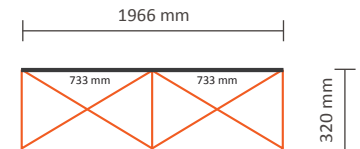

2x3 Straight (PUM23SE)

Graphical specifications:

Number of extra prints: 2
Actual size of print: 733 * 2236mm (W/H)
Total (actual) extra size: 1466 * 2236mm (W/H)