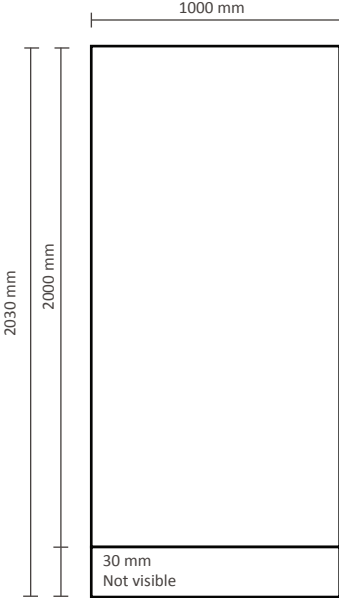

Roll-Up Classic SLIM

Graphical specifications

85x200cm (DRUCS-85)

100x200cm (DRUCS-100)

120x200cm (DRUCS-120)

150x200cm (DRUCS-150)

Roll-Up Classic SLIM

Graphical specifications

85x220cm (DRUCS-85E)

100x220cm (DRUCS-100E)

120x220cm (DRUCS-120E)

150x220cm (DRUCS-150E)