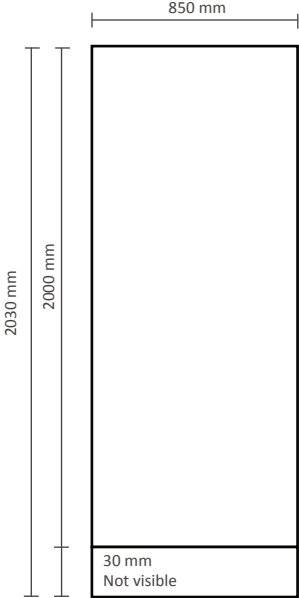

Roll-Up Classic SLIM

Graphical specifications

85x200cm (DRUCS-85)

100x200cm (DRUCS-100)

120x200cm (DRUCS-120)

150x200cm (DRUCS-150)

Roll-Up Classic SLIM

Graphical specifications

85x220cm (DRUCS-85E)

100x220cm (DRUCS-100E)

120x220cm (DRUCS-120E)

150x220cm (DRUCS-150E)