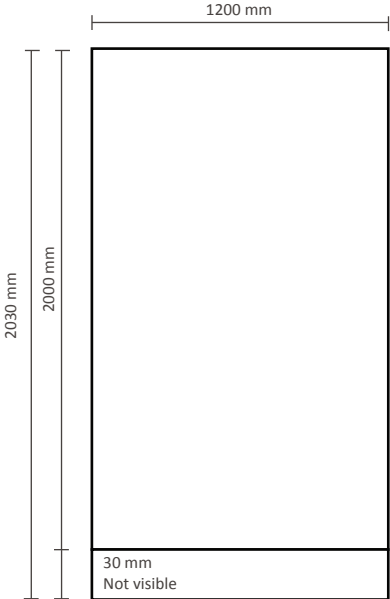

Roll-Up Classic SLIM

Graphical specifications

85x200cm (DRUCS-85)

100x200cm (DRUCS-100)

120x200cm (DRUCS-120)

150x200cm (DRUCS-150)

Roll-Up Classic SLIM

Graphical specifications

85x220cm (DRUCS-85E)

100x220cm (DRUCS-100E)

120x220cm (DRUCS-120E)

150x220cm (DRUCS-150E)