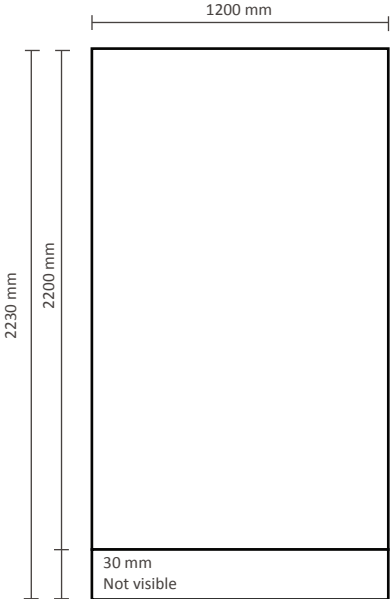

Roll-Up Classic SLIM

Graphical specifications

85x200cm (DRUCS-85)

100x200cm (DRUCS-100)

120x200cm (DRUCS-120)

150x200cm (DRUCS-150)

Roll-Up Classic SLIM

Graphical specifications

85x220cm (DRUCS-85E)

100x220cm (DRUCS-100E)

120x220cm (DRUCS-120E)

150x220cm (DRUCS-150E)