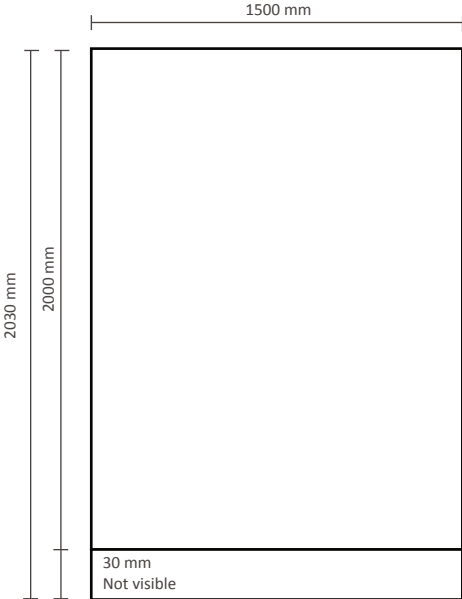

Roll-Up Classic SLIM

Graphical specifications

85x200cm (DRUCS-85)

100x200cm (DRUCS-100)

120x200cm (DRUCS-120)

150x200cm (DRUCS-150)

Roll-Up Classic SLIM

Graphical specifications

85x220cm (DRUCS-85E)

100x220cm (DRUCS-100E)

120x220cm (DRUCS-120E)

150x220cm (DRUCS-150E)