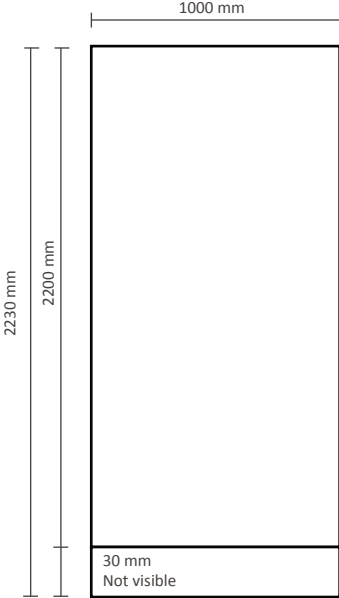

Roll-Up Classic SLIM

Graphical specifications

85x200cm (DRUCS-85)

100x200cm (DRUCS-100)

120x200cm (DRUCS-120)

150x200cm (DRUCS-150)

Roll-Up Classic SLIM

Graphical specifications

85x220cm (DRUCS-85E)

100x220cm (DRUCS-100E)

120x220cm (DRUCS-120E)

150x220cm (DRUCS-150E)