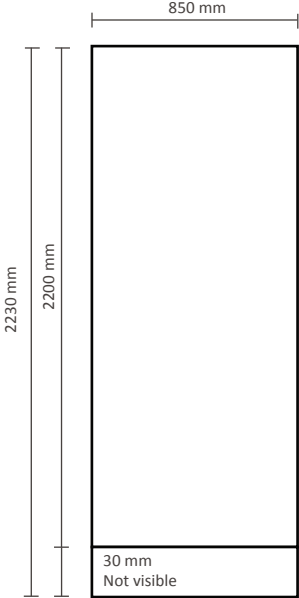

Roll-Up Classic SLIM

Graphical specifications

85x200cm (DRUCS-85)

100x200cm (DRUCS-100)

120x200cm (DRUCS-120)

150x200cm (DRUCS-150)

Roll-Up Classic SLIM

Graphical specifications

85x220cm (DRUCS-85E)

100x220cm (DRUCS-100E)

120x220cm (DRUCS-120E)

150x220cm (DRUCS-150E)