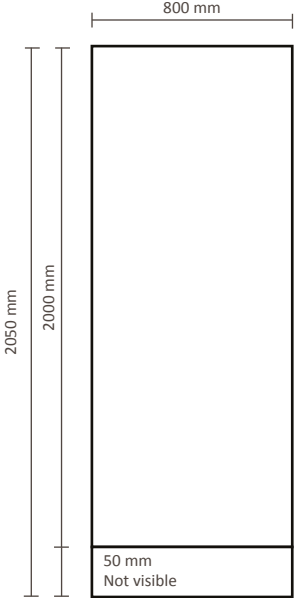

Roll-Up Light ECO

Graphical specifications

80x200cm (DRULE-80)

85x200cm (DRULE-85)

100x200cm (DRULE-100)