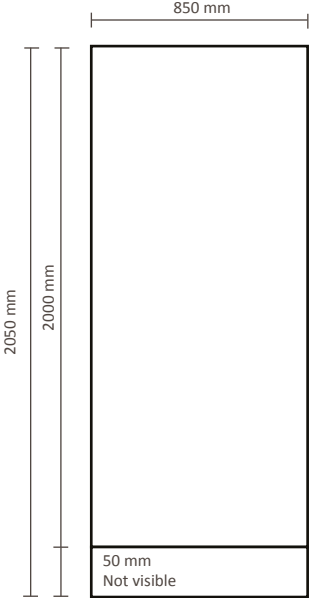

Roll-Up Light ECO

Graphical specifications

80x200cm (DRULE-80)

85x200cm (DRULE-85)

100x200cm (DRULE-100)