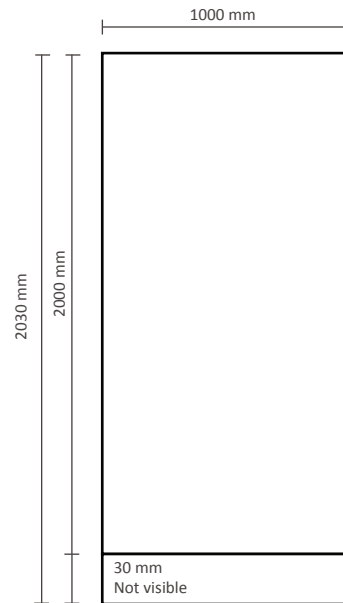

Roll-Up Smart

Graphical specifications

85x200cm (DRUS-85)

100x200cm (DRUS-100)

120x200cm (DRUS-120)

150x200cm (DRUS-150)

Roll-Up Smart

Graphical specifications

85x220cm (DRUS-85E)

100x220cm (DRUS-100E)

120x220cm (DRUS-120E)

150x220cm (DRUS-150E)