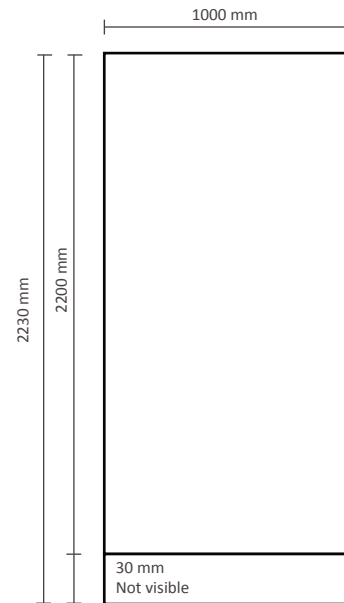

Roll-Up Smart

Graphical specifications

85x200cm (DRUS-85)

100x200cm (DRUS-100)

120x200cm (DRUS-120)

150x200cm (DRUS-150)

Roll-Up Smart

Graphical specifications

85x220cm (DRUS-85E)

100x220cm (DRUS-100E)

120x220cm (DRUS-120E)

150x220cm (DRUS-150E)