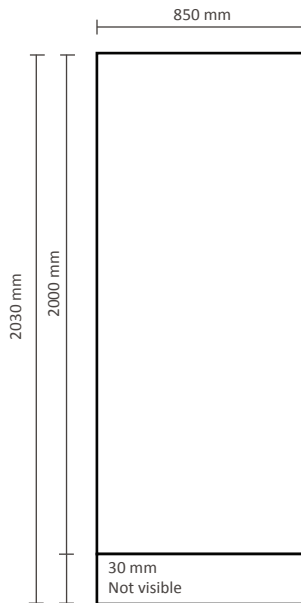

Roll-Up Smart

Graphical specifications

85x200cm (DRUS-85)

100x200cm (DRUS-100)

120x200cm (DRUS-120)

150x200cm (DRUS-150)

Roll-Up Smart

Graphical specifications

85x220cm (DRUS-85E)

100x220cm (DRUS-100E)

120x220cm (DRUS-120E)

150x220cm (DRUS-150E)