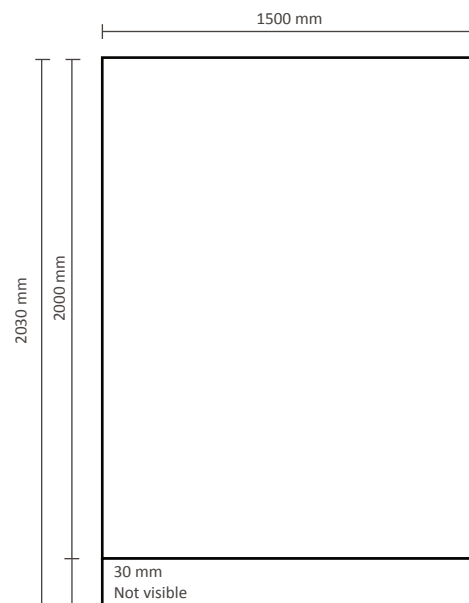

Roll-Up Smart

Graphical specifications

85x200cm (DRUS-85)

100x200cm (DRUS-100)

120x200cm (DRUS-120)

150x200cm (DRUS-150)

Roll-Up Smart

Graphical specifications

85x220cm (DRUS-85E)

100x220cm (DRUS-100E)

120x220cm (DRUS-120E)

150x220cm (DRUS-150E)