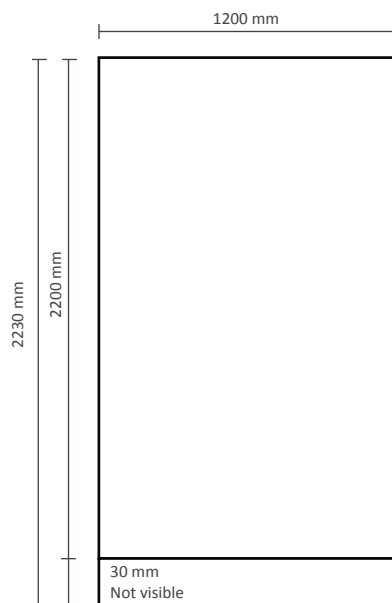

Roll-Up Smart

Graphical specifications

85x200cm (DRUS-85)

100x200cm (DRUS-100)

120x200cm (DRUS-120)

150x200cm (DRUS-150)

Roll-Up Smart

Graphical specifications

85x220cm (DRUS-85E)

100x220cm (DRUS-100E)

120x220cm (DRUS-120E)

150x220cm (DRUS-150E)