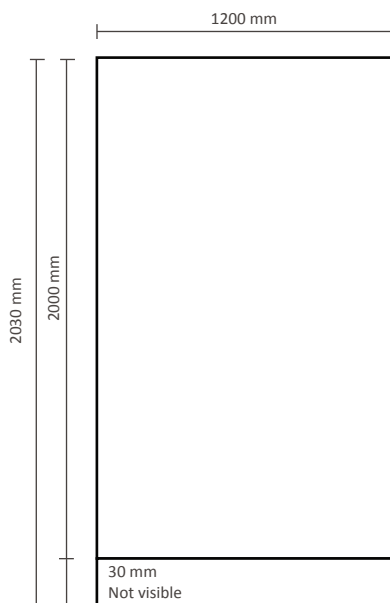

Roll-Up Smart

Graphical specifications

85x200cm (DRUS-85)

100x200cm (DRUS-100)

120x200cm (DRUS-120)

150x200cm (DRUS-150)

Roll-Up Smart

Graphical specifications

85x220cm (DRUS-85E)

100x220cm (DRUS-100E)

120x220cm (DRUS-120E)

150x220cm (DRUS-150E)