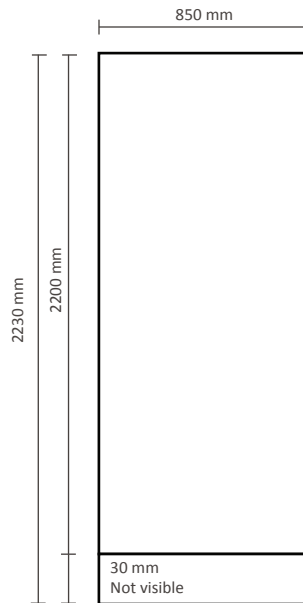

Roll-Up Smart

Graphical specifications

85x200cm (DRUS-85)

100x200cm (DRUS-100)

120x200cm (DRUS-120)

150x200cm (DRUS-150)

Roll-Up Smart

Graphical specifications

85x220cm (DRUS-85E)

100x220cm (DRUS-100E)

120x220cm (DRUS-120E)

150x220cm (DRUS-150E)