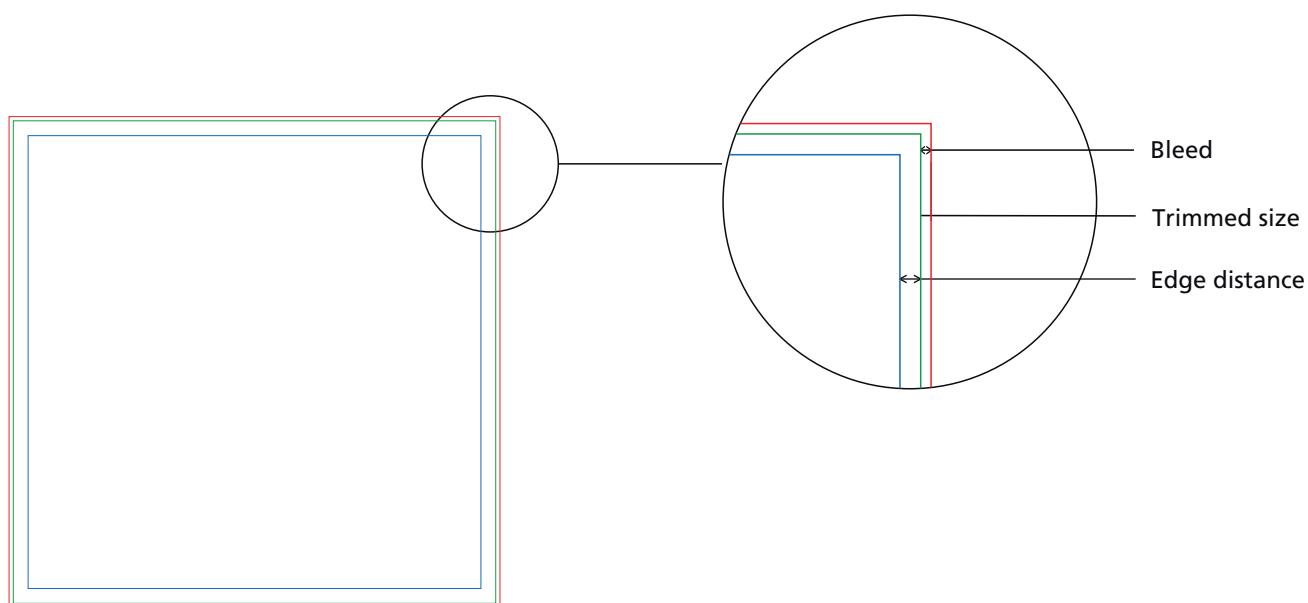

Pop Up Klett 3x3 228 x 228 cm

Trimmed size: 228 x 228 cm

Data format: 232 x 232 mm
(Trimmed size + Bleed)

Please note:

- use 1:10 artwork on page 2 to design
- do not change the size of the document
- Resolution: min. 600 dpi at scale 1:10
- minimum stroke: 1 mm / 2 mm (invers)
- convert fonts into curves
- delete the control paths of the artwork

Further information can be found in our information on artwork.

Drawing is not true to scale.

Caption control paths:

Trimmed size:

The green line shows the finished size.

Bleed:

Please add definitely the bleed till the red line.

Edge distance:

Please consider edge distances! Place fonts and important artwork not over the blue line if possible.