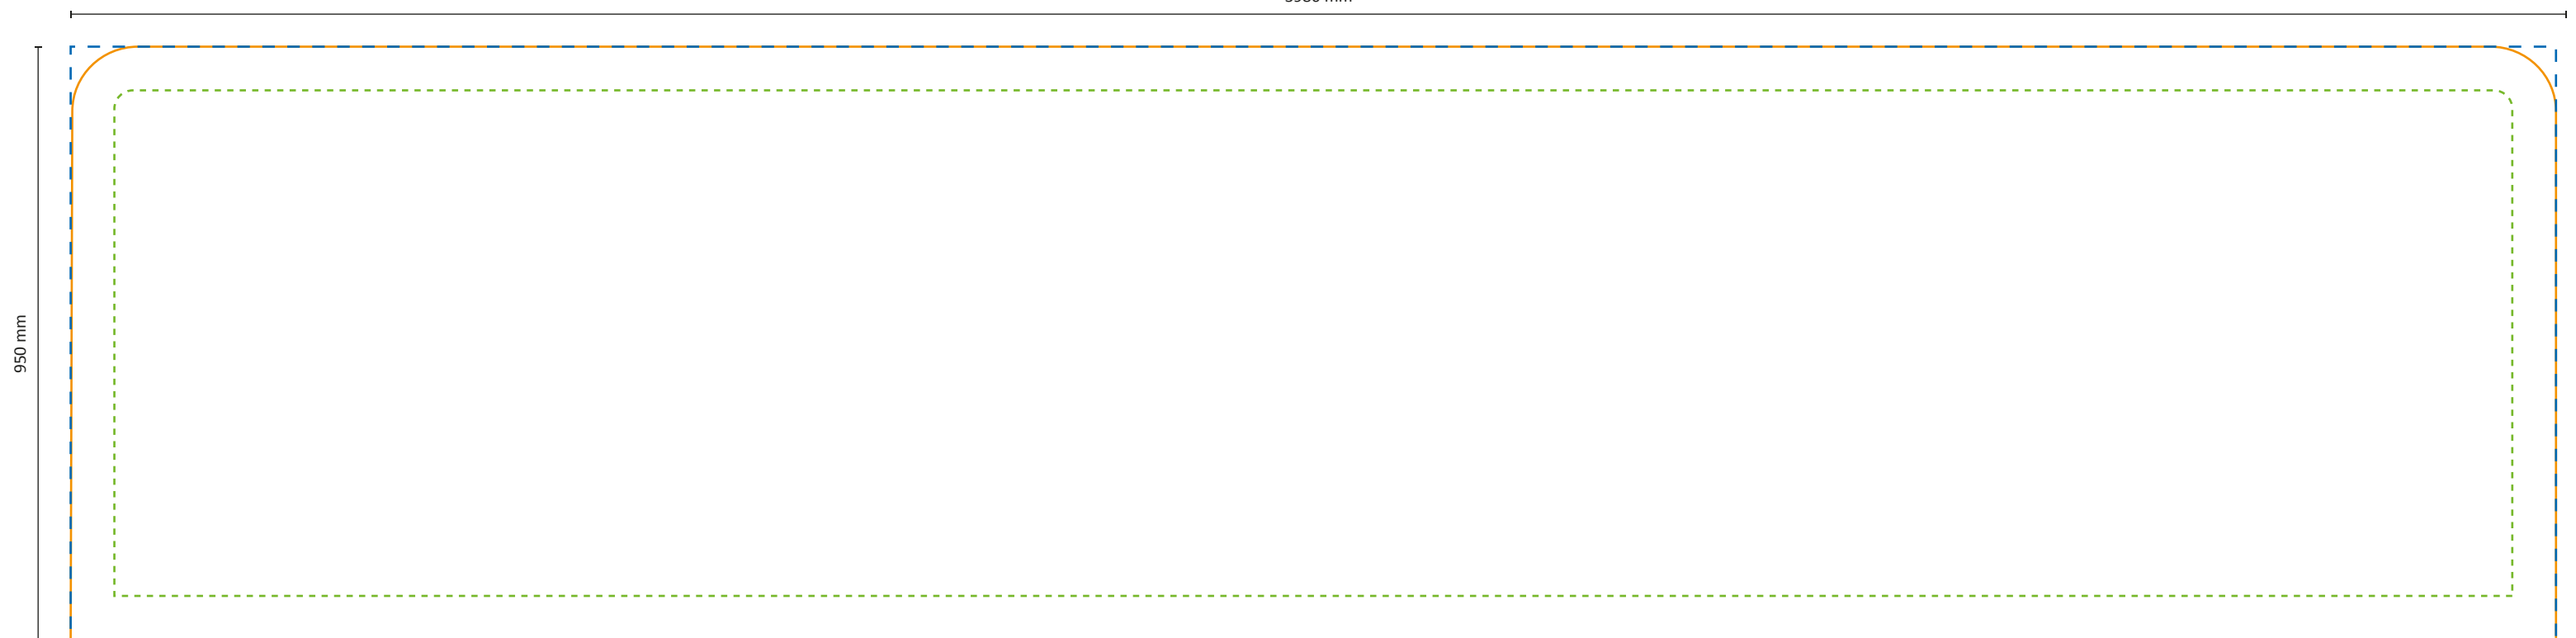

B. Graphic

Actual size of graphic: 3980 * 950 mm (W/H)

3980 mm