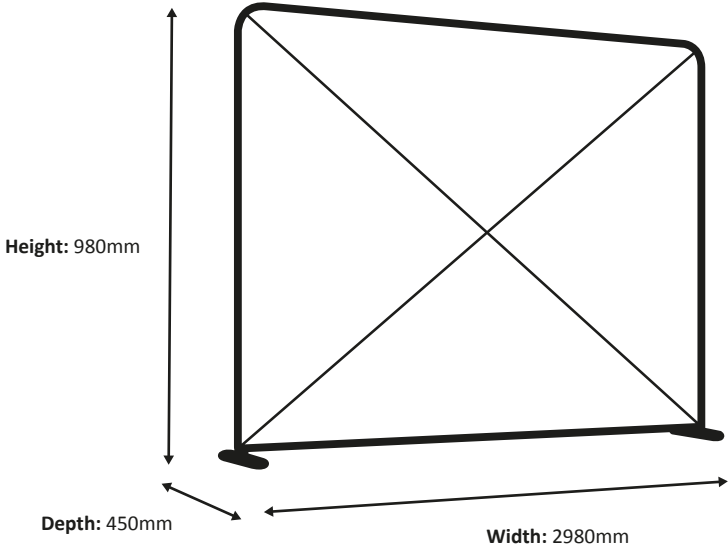

A. Frame

B. Graphic

Actual size of graphic:

980 * 950 mm (W/H)

Scale 1:10

Zip-Frame - Straight 150 x 100cm (FZFS-150-100)

Specifications

A. Frame

B. Graphic

Actual size of graphic: 1480 * 950 mm (W/H)

Scale 1:10

Zip-Frame - Straight 200 x 100cm (FZFS-200-100)

Specifications

A. Frame

B. Graphic

Actual size of graphic: 1980 * 950 mm (W/H)

Scale 1:10

Zip-Frame - Straight 250 x 100cm (FZFS-250-100)

Specifications

A. Frame

B. Graphic

Actual size of graphic: 2480 * 950 mm (W/H)

2480 mm

Scale 1:10

Zip-Frame - Straight 300 x 100cm Graphic (FZFS-300-100)

Specifications

A. Frame

B. Graphic

Actual size of graphic: 2980 * 950 mm (W/H)

Scale 1:10

Zip-Frame - Straight 400 x 100cm (FZFS-400-100)

Specifications