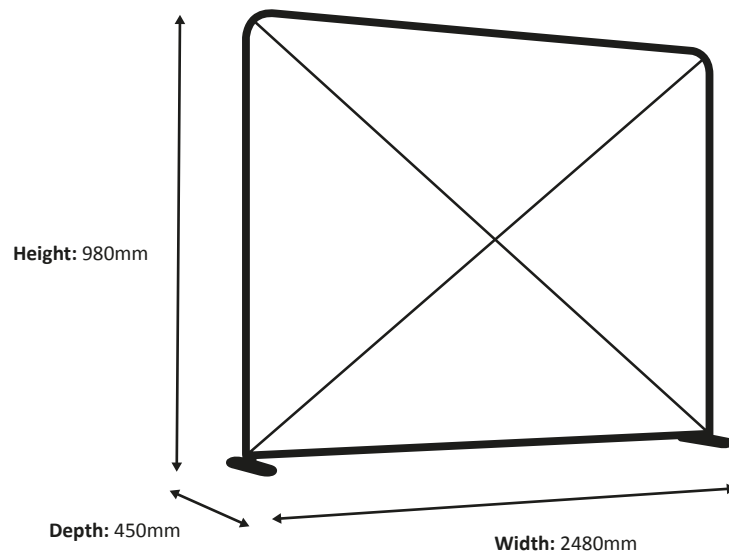

A. Frame

B. Graphic

Actual size of graphic:

980 * 950 mm (W/H)

Scale 1:10

Zip-Frame - Straight 150 x 100cm (FZFS-150-100)

Specifications

A. Frame

B. Graphic

Actual size of graphic: 1480 * 950 mm (W/H)

Scale 1:10

Zip-Frame - Straight 200 x 100cm (FZFS-200-100)

Specifications

A. Frame

B. Graphic

Actual size of graphic: 1980 * 950 mm (W/H)

Scale 1:10

Zip-Frame - Straight 250 x 100cm (FZFS-250-100)

Specifications

A. Frame

B. Graphic

Actual size of graphic: 2480 * 950 mm (W/H)

2480 mm

Scale 1:10

Zip-Frame - Straight 300 x 100cm Graphic (FZFS-300-100)

Specifications

A. Frame

B. Graphic

Actual size of graphic: 2980 * 950 mm (W/H)

Scale 1:10

Zip-Frame - Straight 400 x 100cm (FZFS-400-100)

Specifications