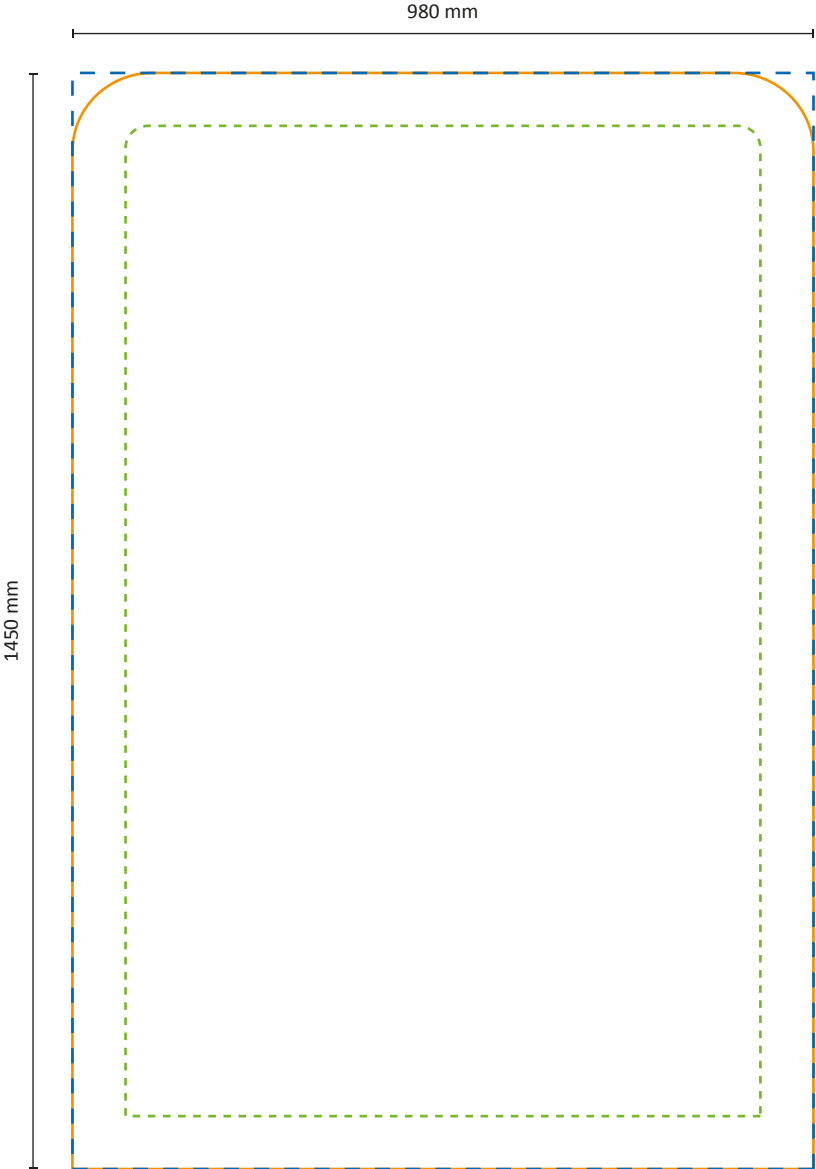

B. Graphic

Actual size of graphic: 1480 * 950 mm (W/H)

Scale 1:10

Zip-Frame - Straight 200 x 100cm (FZFS-200-100)

Specifications

A. Frame

B. Graphic

Actual size of graphic: 1980 * 950 mm (W/H)

B. Graphic

Actual size of graphic:

4980 * 950 mm (W/H)

Scale 1:10

Zip-Frame - Straight 600 x 100cm (FZFS-600-100)

Graphical specifications

A. Frame

B. Graphic

Actual size of graphic: 5980 * 950 mm (W/H)

Scale 1:10

Zip Frame - Straight 100 x 150cm (FZFS-100-150)

Specifications

A. Frame

B. Graphic

Actual size of graphic: 980 * 1450 mm (W/H)

Scale 1:10

Zip Frame - Straight 150 x 150cm (FZFS-150-150)

Specifications

A. Frame

B. Graphic

Actual size of graphic: 1480 * 1450 mm (W/H)

Scale 1:10

Zip Frame - Straight 200 x 150cm (FZFS-200-150)

Specifications