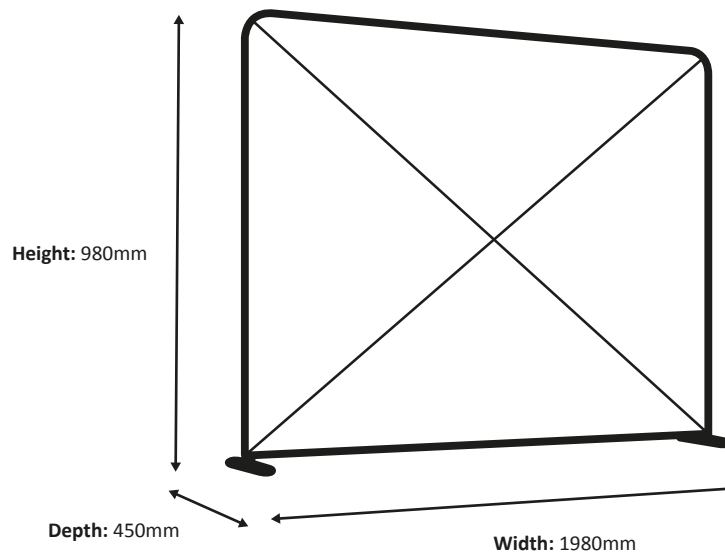

A. Frame

B. Graphic

Actual size of graphic:

980 * 950 mm (W/H)

Scale 1:10

Zip-Frame - Straight 150 x 100cm (FZFS-150-100)

Specifications

A. Frame

B. Graphic

Actual size of graphic: 1480 * 950 mm (W/H)

Scale 1:10

Zip-Frame - Straight 200 x 100cm (FZFS-200-100)

Specifications

A. Frame

B. Graphic

Actual size of graphic: 1980 * 950 mm (W/H)

Scale 1:10

Zip-Frame - Straight 250 x 100cm (FZFS-250-100)

Specifications

A. Frame

B. Graphic

Actual size of graphic: 2480 * 950 mm (W/H)

2480 mm

Scale 1:10

Zip-Frame - Straight 300 x 100cm Graphic (FZFS-300-100)

Specifications

A. Frame

B. Graphic

Actual size of graphic: 2980 * 950 mm (W/H)

Scale 1:10

Zip-Frame - Straight 400 x 100cm (FZFS-400-100)

Specifications