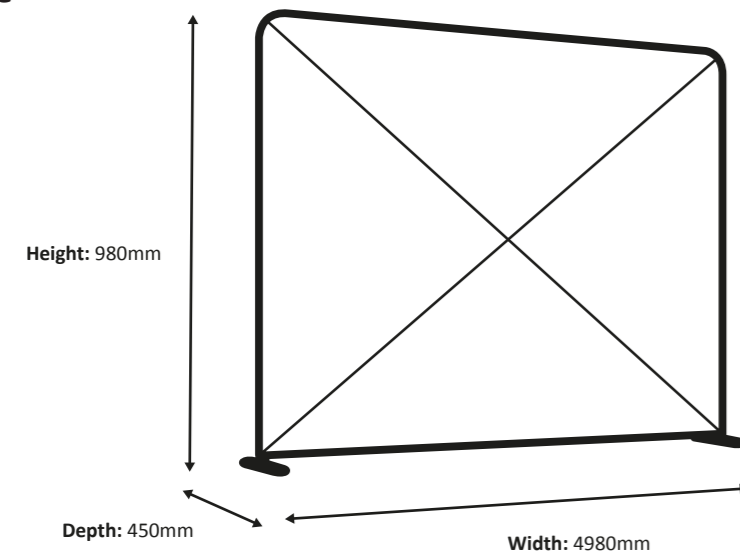

Zip-Frame - Straight 300 x 100cm Graphic (FZFS-300-100)

Specifications

A. Frame

B. Graphic

Actual size of graphic: 2980 * 950 mm (W/H)

Scale 1:10

Zip-Frame - Straight 400 x 100cm (FZFS-400-100)

Specifications

A. Frame

B. Graphic

Actual size of graphic: 3980 * 950 mm (W/H)

3980 mm

Scale 1:10

Zip-Frame - Straight 500 x 100cm (FZFS-500-100)

Specifications

A. Frame

B. Graphic

Actual size of graphic:

4980 * 950 mm (W/H)

Scale 1:10

Zip-Frame - Straight 600 x 100cm (FZFS-600-100)

Graphical specifications

A. Frame

B. Graphic

Actual size of graphic: 5980 * 950 mm (W/H)

Scale 1:10

Zip Frame - Straight 100 x 150cm (FZFS-100-150)

Specifications

A. Frame

B. Graphic

Actual size of graphic: 980 * 1450 mm (W/H)

Scale 1:10