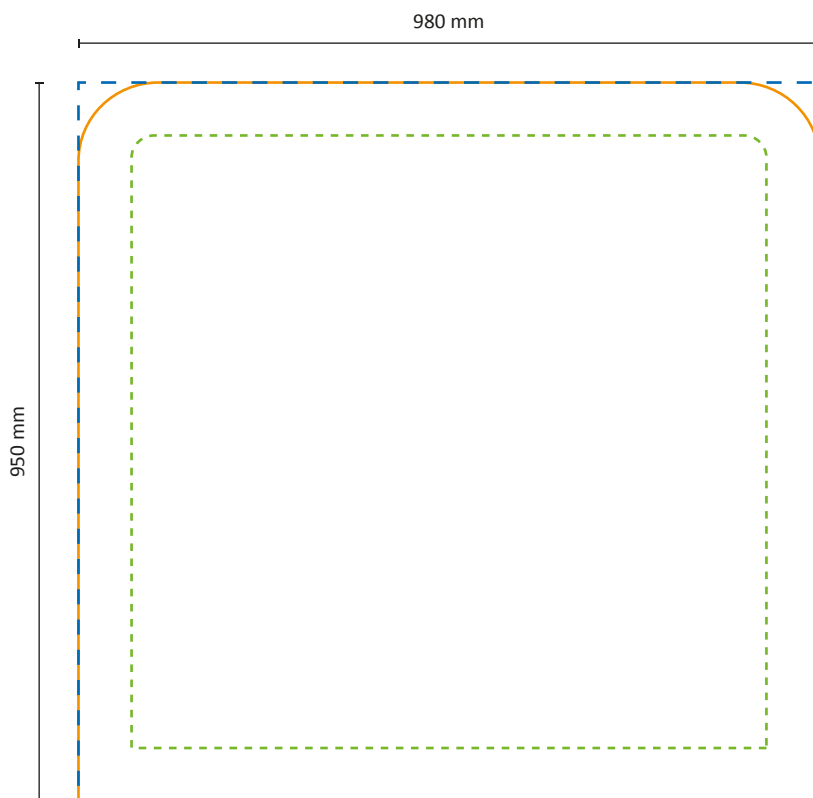

Zip-Frame Straight

Graphical specifications

A. File set-up

The **blue line** is the outline of the document size.

Confection is done on the **orange line**. This is the final net size.

Important text and images should be placed within the **green line** because of the confection. The green and orange line are **7 cm** apart.

B. File supply

- 1: Please remove all sizes and lines (orange, green and blue).
- 2: Supply on real size in PDF via E-mail / YouSendit / WeTransfer.

Zip-Frame - Straight 100 x 100cm (FZFS-100-100)

Specifications

A. Frame

B. Graphic

Actual size of graphic:

980 * 950 mm (W/H)

Scale 1:10

Zip-Frame - Straight 150 x 100cm (FZFS-150-100)

Specifications

A. Frame

B. Graphic

Actual size of graphic: 1480 * 950 mm (W/H)

Scale 1:10

Zip-Frame - Straight 200 x 100cm (FZFS-200-100)

Specifications

A. Frame

B. Graphic

Actual size of graphic: 1980 * 950 mm (W/H)