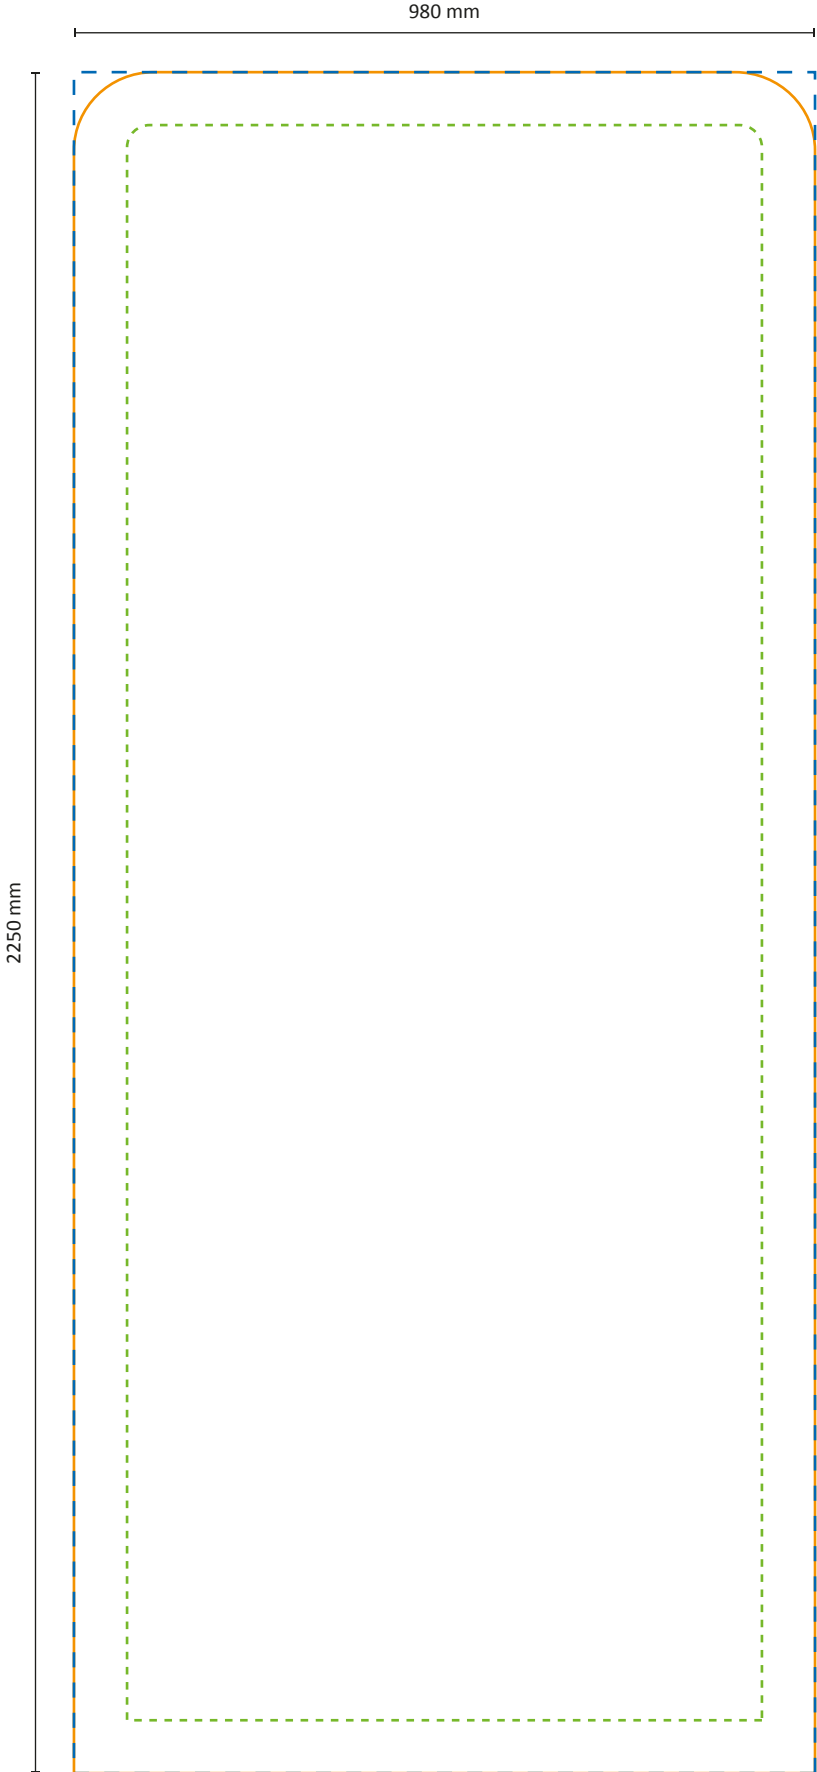

Zip-Frame Straight

Graphical specifications

A. File set-up

The **blue line** is the outline of the document size.

Confection is done on the **orange line**. This is the final net size.

Important text and images should be placed within the **green line** because of the confection. The green and orange line are **7 cm** apart.

B. Graphic

Actual size of graphic: 1480 * 950 mm (W/H)

Scale 1:10

Zip-Frame - Straight 200 x 100cm (FZFS-200-100)

Specifications

A. Frame

B. Graphic

Actual size of graphic: 1980 * 950 mm (W/H)

Actual size of graphic: 5980 * 1450 mm (W/H)

Scale 1:10

Zip Frame - Straight 100 x 230cm (FZFS-100-230)

Specifications

A. Frame

B. Graphic

Actual size of graphic: 980 * 2250 mm (W/H)

Scale 1:10

Zip Frame - Straight 150 x 230cm (FZFS-150-230)

Specifications

A. Frame

B. Graphic

Actual size of graphic: 1480 * 2250 mm (W/H)

Zip Frame - Straight 200 x 230cm (FZFS-200-230)

Specifications

A. Frame