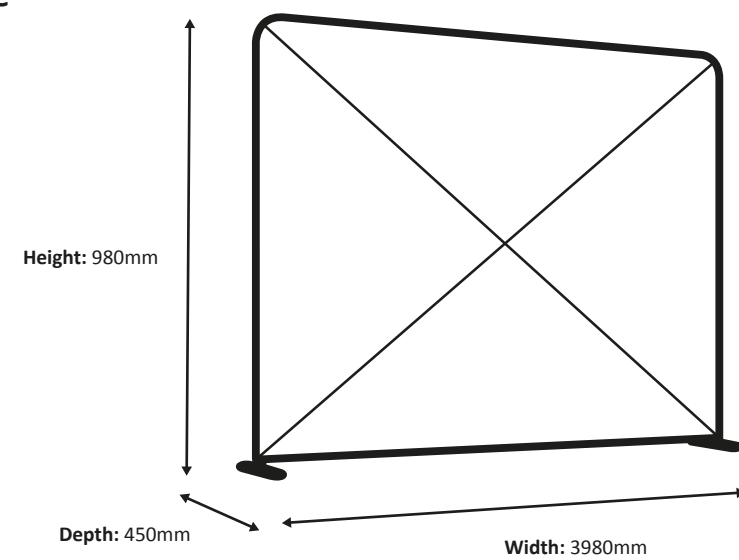

B. Graphic

Actual size of graphic: 1480 * 950 mm (W/H)

Scale 1:10

Zip-Frame - Straight 200 x 100cm (FZFS-200-100)

Specifications

A. Frame

B. Graphic

Actual size of graphic: 1980 * 950 mm (W/H)

Scale 1:10

Zip-Frame - Straight 250 x 100cm (FZFS-250-100)

Specifications

A. Frame

B. Graphic

Actual size of graphic: 2480 * 950 mm (W/H)

2480 mm

Scale 1:10

Zip-Frame - Straight 300 x 100cm Graphic (FZFS-300-100)

Specifications

A. Frame

B. Graphic

Actual size of graphic: 2980 * 950 mm (W/H)

Scale 1:10

Zip-Frame - Straight 400 x 100cm (FZFS-400-100)

Specifications

A. Frame

B. Graphic

Actual size of graphic: 3980 * 950 mm (W/H)

3980 mm

Scale 1:10

Zip-Frame - Straight 500 x 100cm (FZFS-500-100)

Specifications

A. Frame