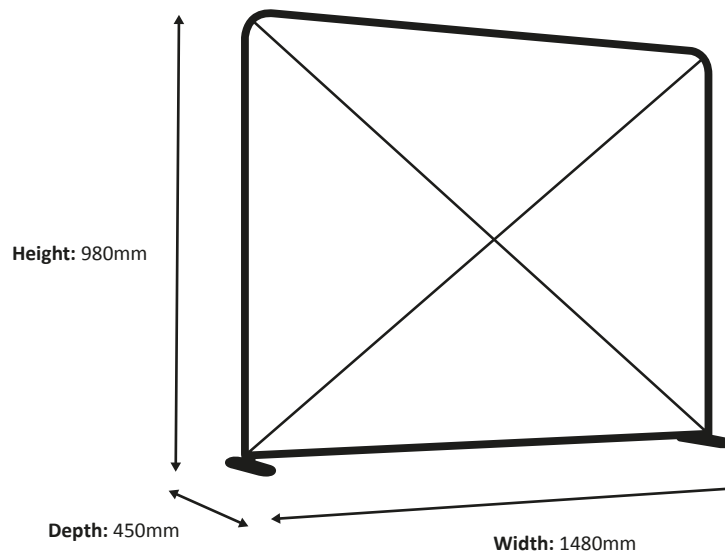

Zip-Frame Straight

Graphical specifications

A. File set-up

The **blue line** is the outline of the document size.

Confection is done on the **orange line**. This is the final net size.

Important text and images should be placed within the **green line** because of the confection. The green and orange line are **7 cm** apart.

A. Frame

B. Graphic

Actual size of graphic:

980 * 950 mm (W/H)

Scale 1:10

Zip-Frame - Straight 150 x 100cm (FZFS-150-100)

Specifications

A. Frame

B. Graphic

Actual size of graphic: 1480 * 950 mm (W/H)

Scale 1:10

Zip-Frame - Straight 200 x 100cm (FZFS-200-100)

Specifications

A. Frame

B. Graphic

Actual size of graphic: 1980 * 950 mm (W/H)

Scale 1:10

Zip-Frame - Straight 250 x 100cm (FZFS-250-100)

Specifications

A. Frame

B. Graphic

Actual size of graphic: 2480 * 950 mm (W/H)

2480 mm

Scale 1:10