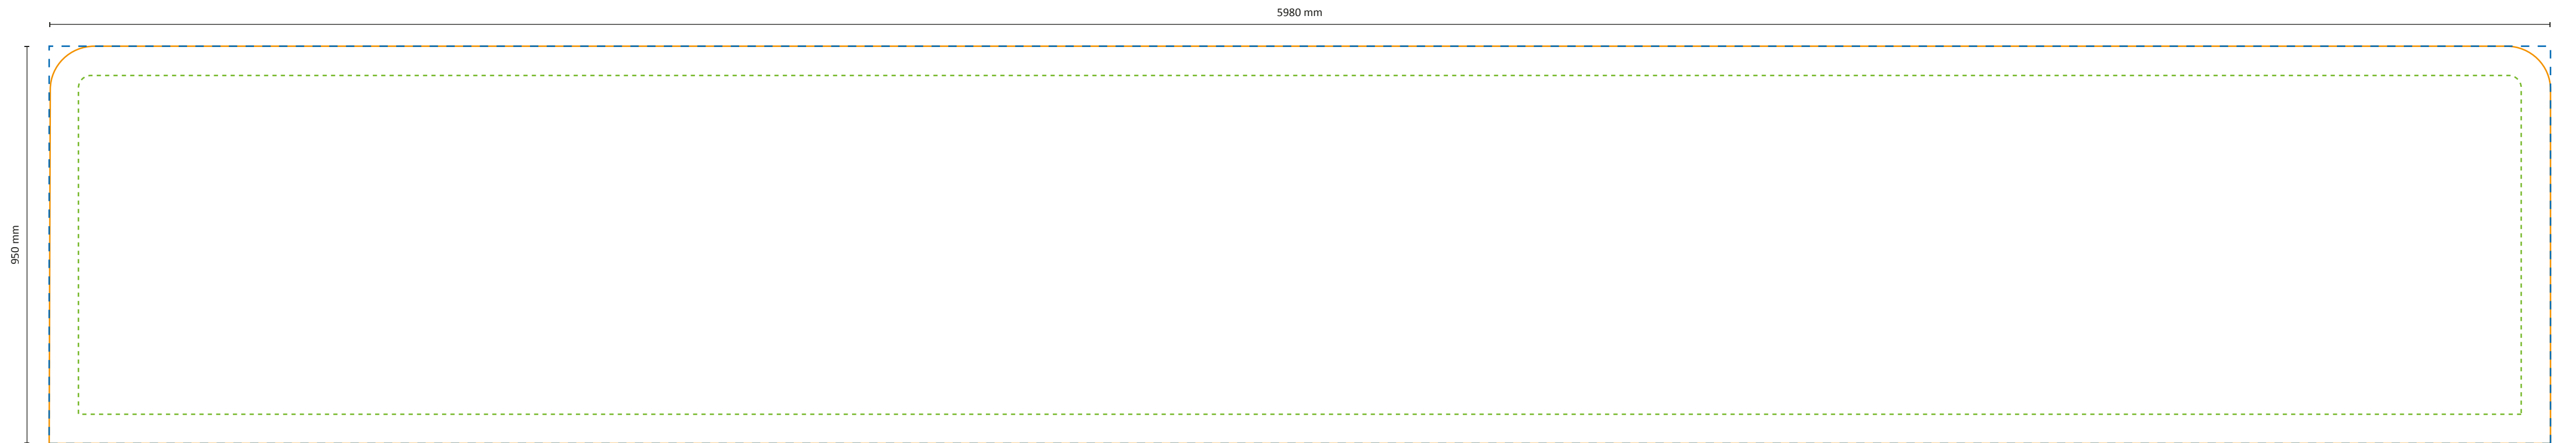

Zip-Frame Straight

Graphical specifications

A. File set-up

The **blue line** is the outline of the document size.

Confection is done on the **orange line**. This is the final net size.

Important text and images should be placed within the **green line** because of the confection. The green and orange line are **7 cm** apart.

B. Graphic

Actual size of graphic: 1480 * 950 mm (W/H)

Scale 1:10

Zip-Frame - Straight 200 x 100cm (FZFS-200-100)

Specifications

A. Frame

B. Graphic

Actual size of graphic: 1980 * 950 mm (W/H)

B. Graphic

Actual size of graphic:

4980 * 950 mm (W/H)

Scale 1:10

Zip-Frame - Straight 600 x 100cm (FZFS-600-100)

Graphical specifications

A. Frame

B. Graphic

Actual size of graphic: 5980 * 950 mm (W/H)

Scale 1:10

Zip Frame - Straight 100 x 150cm (FZFS-100-150)

Specifications

A. Frame

B. Graphic

Actual size of graphic: 980 * 1450 mm (W/H)

Scale 1:10