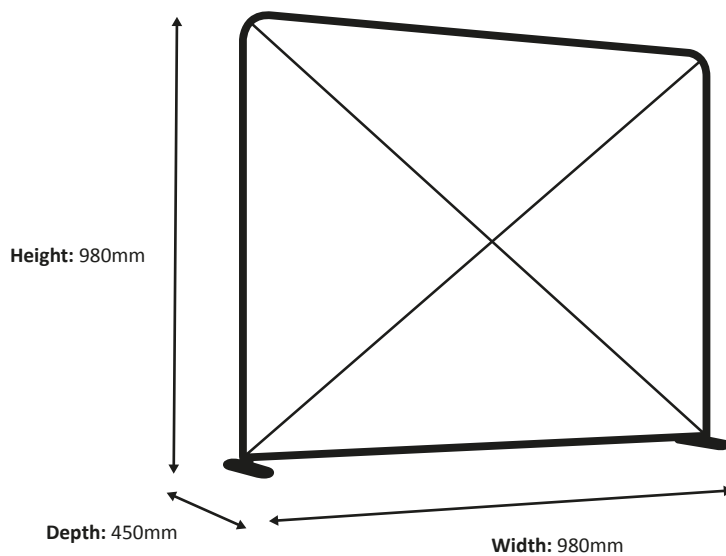

Zip-Frame Straight

Graphical specifications

A. File set-up

The **blue line** is the outline of the document size.

Confection is done on the **orange line**. This is the final net size.

Important text and images should be placed within the **green line** because of the confection. The green and orange line are **7 cm** apart.

B. File supply

- 1: Please remove all sizes and lines (orange, green and blue).
- 2: Supply on real size in PDF via E-mail / YouSendit / WeTransfer.

Zip-Frame - Straight 100 x 100cm (FZFS-100-100)

Specifications

A. Frame

B. Graphic

Actual size of graphic:

980 * 950 mm (W/H)

Scale 1:10

Zip-Frame - Straight 150 x 100cm (FZFS-150-100)

Specifications

A. Frame

B. Graphic

Actual size of graphic: 1480 * 950 mm (W/H)

Scale 1:10

Zip-Frame - Straight 200 x 100cm (FZFS-200-100)

Specifications

A. Frame

B. Graphic

Actual size of graphic: 1980 * 950 mm (W/H)