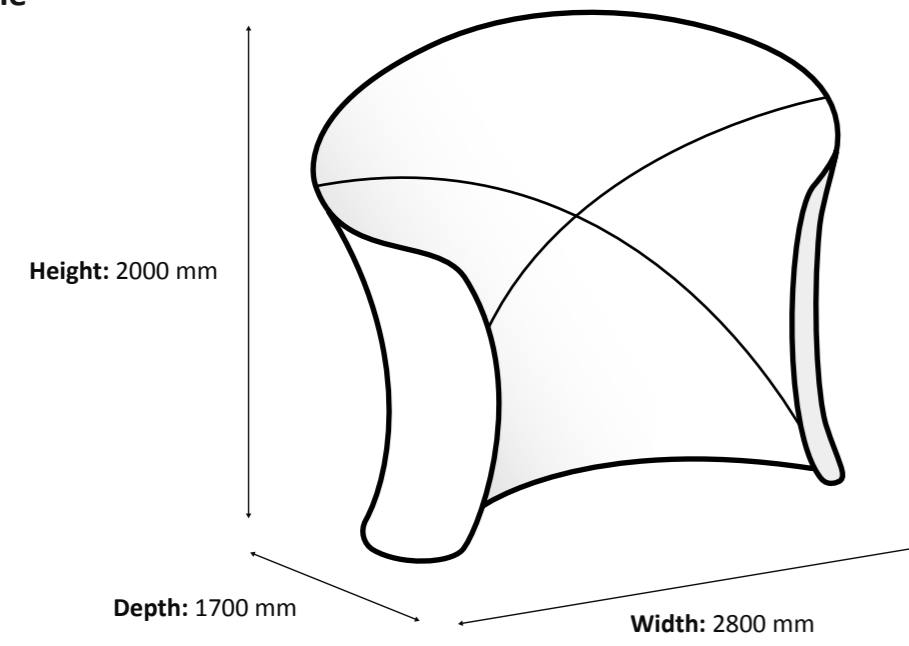

Zip-Frame Nest

Graphical specifications

File set-up

The **blue line** is the outline of the document size.

Confection is done on the **orange line**. This is the final net size.

Important text and images should be placed within the **green line** because of the confection. The green and blue line are **7 cm** apart.

File supply

- 1: Please remove all sizes and lines (orange, green and blue).
- 2: Supply on real size in PDF via E-mail / YouSendit / WeTransfer.

Zip-Frame Nest (FZF-NES-280-200G)

Specifications

Frame

Graphic

Actual size of graphic: 4980 * 2030 mm (W/H)