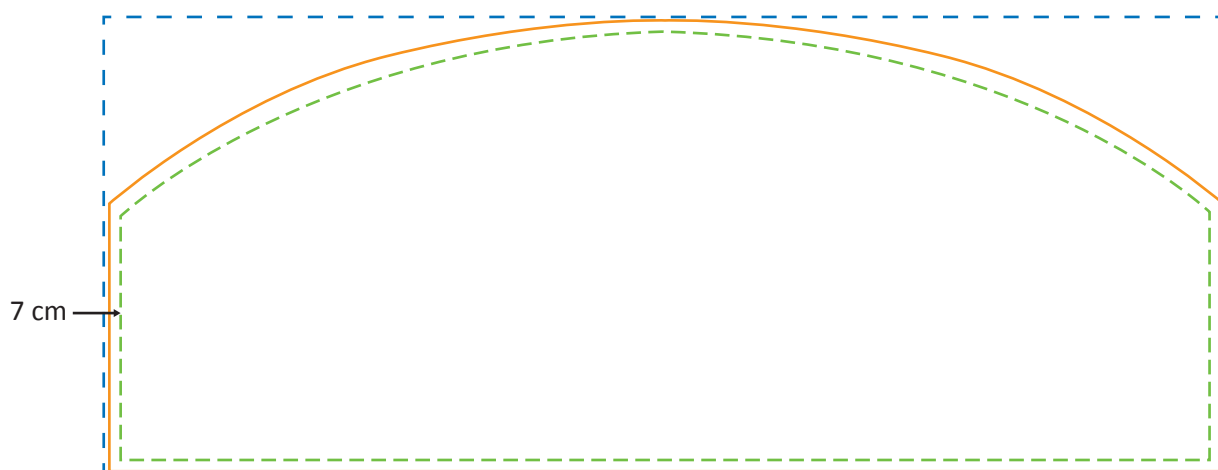

Zip-Frame Nest

Graphical specifications

File set-up

The **blue line** is the outline of the document size.

Confection is done on the **orange line**. This is the final net size.

Important text and images should be placed within the **green line** because of the confection. The green and blue line are **7 cm** apart.

File supply

- 1: Please remove all sizes and lines (orange, green and blue).
- 2: Supply on real size in PDF via E-mail / YouSendit / WeTransfer.

Zip-Frame Nest (FZF-NES-280-200G)

Specifications

Frame

Graphic

Actual size of graphic: 4980 * 2030 mm (W/H)