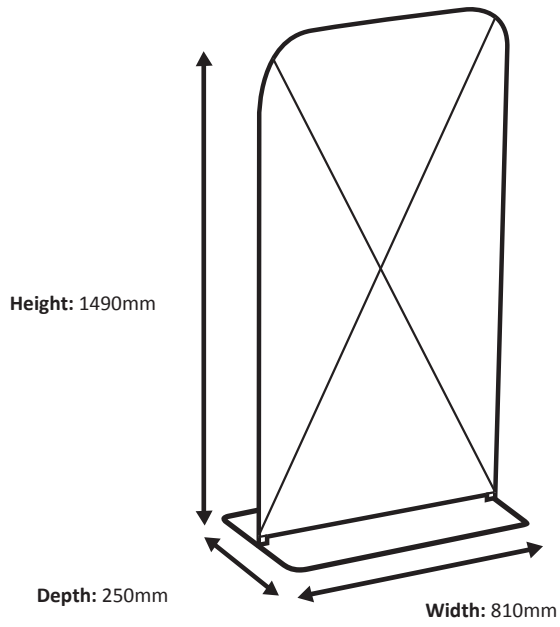

Frame

Graphic

Actual size of graphic:

600 * 1450 mm (W/H)

Scale 1:10

Zip-Frame Totem 80 x 150cm Graphic (FZF080-150)

Specifications

Frame

Graphic

Actual size of graphic: 800 * 1450 mm (W/H)

Zip-Frame Totem 60 x 200cm Graphic (FZF-TOT-060-200)

Specifications

Frame

Graphic

Actual size of graphic:

600 * 1950 mm (W/H)

Scale 1:10

Zip-Frame Totem 80 x 200cm Graphic (FZF-TOT-080-200)

Specifications

Frame

Graphic

Actual size of graphic: 800 * 1950 mm (W/H)

Scale 1:10

Zip-Frame Totem 100 x 200cm Graphic (FZF-TOT-100-200)

Specifications

Frame

Graphic

Actual size of graphic: 1000 * 1950 mm (W/H)

Scale 1:10

Zip-Frame Totem 100 x 250cm Graphic (FZF-TOT-100-250)

Specifications

Frame