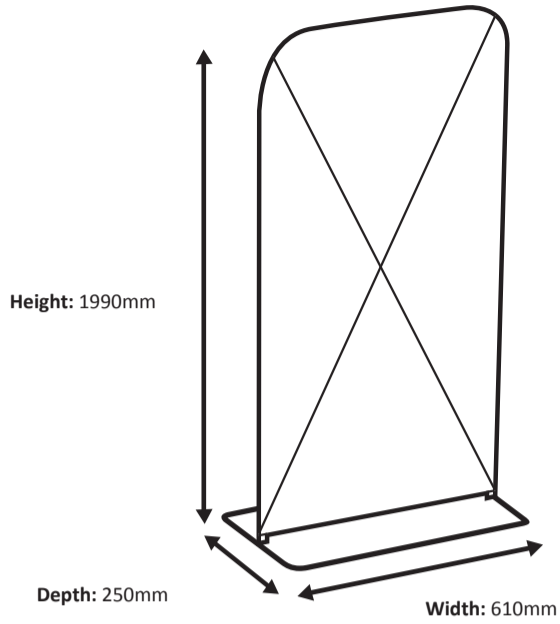

Frame

Graphic

Actual size of graphic:

600 * 1450 mm (W/H)

Scale 1:10

Zip-Frame Totem 80 x 150cm Graphic (FZF080-150)

Specifications

Frame

Graphic

Actual size of graphic: 800 * 1450 mm (W/H)

Zip-Frame Totem 60 x 200cm Graphic (FZF-TOT-060-200)

Specifications

Frame

Graphic

Actual size of graphic:

600 * 1950 mm (W/H)

Scale 1:10

Zip-Frame Totem 80 x 200cm Graphic (FZF-TOT-080-200)

Specifications

Frame

Graphic

Actual size of graphic: 800 * 1950 mm (W/H)

Scale 1:10

Zip-Frame Totem 100 x 200cm Graphic (FZF-TOT-100-200)

Specifications

Frame

Graphic

Actual size of graphic: 1000 * 1950 mm (W/H)

Scale 1:10

Zip-Frame Totem 100 x 250cm Graphic (FZF-TOT-100-250)

Specifications

Frame