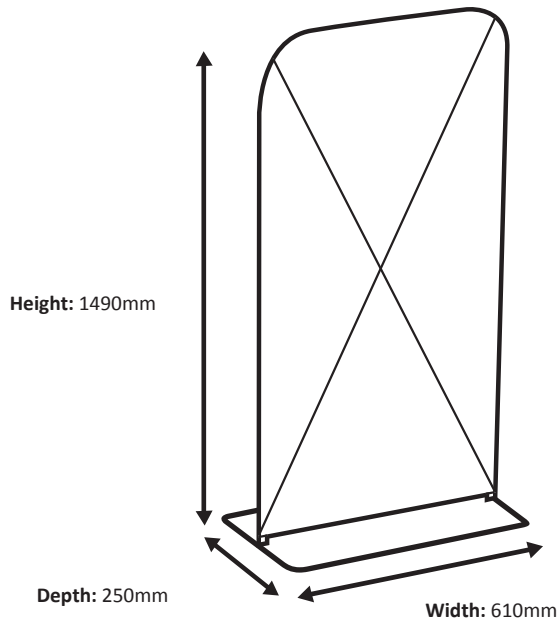

Zip-Frame Totem

Graphical specifications

File set-up

The **blue line** is the outline of the document size.

Confection is done on the **orange line**. This is the final net size.

Important text and images should be placed within the **green line** because of the confection. The green and blue line are **7 cm** apart.

Frame

Graphic

Actual size of graphic:

600 * 1450 mm (W/H)

Scale 1:10

Zip-Frame Totem 80 x 150cm Graphic (FZF080-150)

Specifications

Frame

Graphic

Actual size of graphic: 800 * 1450 mm (W/H)

Zip-Frame Totem 60 x 200cm Graphic (FZF-TOT-060-200)

Specifications

Frame

Graphic

Actual size of graphic:

600 * 1950 mm (W/H)

Scale 1:10

Zip-Frame Totem 80 x 200cm Graphic (FZF-TOT-080-200)

Specifications

Frame

Graphic

Actual size of graphic: 800 * 1950 mm (W/H)

Scale 1:10

Zip-Frame Totem 100 x 200cm Graphic (FZF-TOT-100-200)