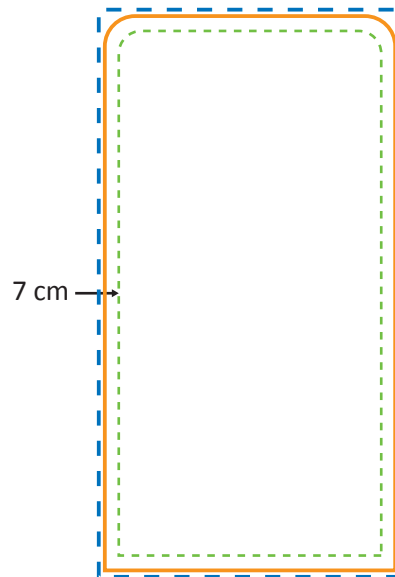

Zip-Frame Totem

Graphical specifications

File set-up

The **blue line** is the outline of the document size.

Confection is done on the **orange line**. This is the final net size.

Important text and images should be placed within the **green line** because of the confection. The green and blue line are **7 cm** apart.

Frame

Graphic

Actual size of graphic:

600 * 1450 mm (W/H)

Scale 1:10

Zip-Frame Totem 80 x 150cm Graphic (FZF080-150)

Specifications

Frame

Graphic

Actual size of graphic: 800 * 1450 mm (W/H)

Zip-Frame Totem 60 x 200cm Graphic (FZF-TOT-060-200)

Specifications

Frame

Graphic

Actual size of graphic:

600 * 1950 mm (W/H)

Specifications

Frame

Graphic

Actual size of graphic: 1000 * 1950 mm (W/H)

Scale 1:10

Zip-Frame Totem 100 x 250cm Graphic (FZF-TOT-100-250)

Specifications

Frame