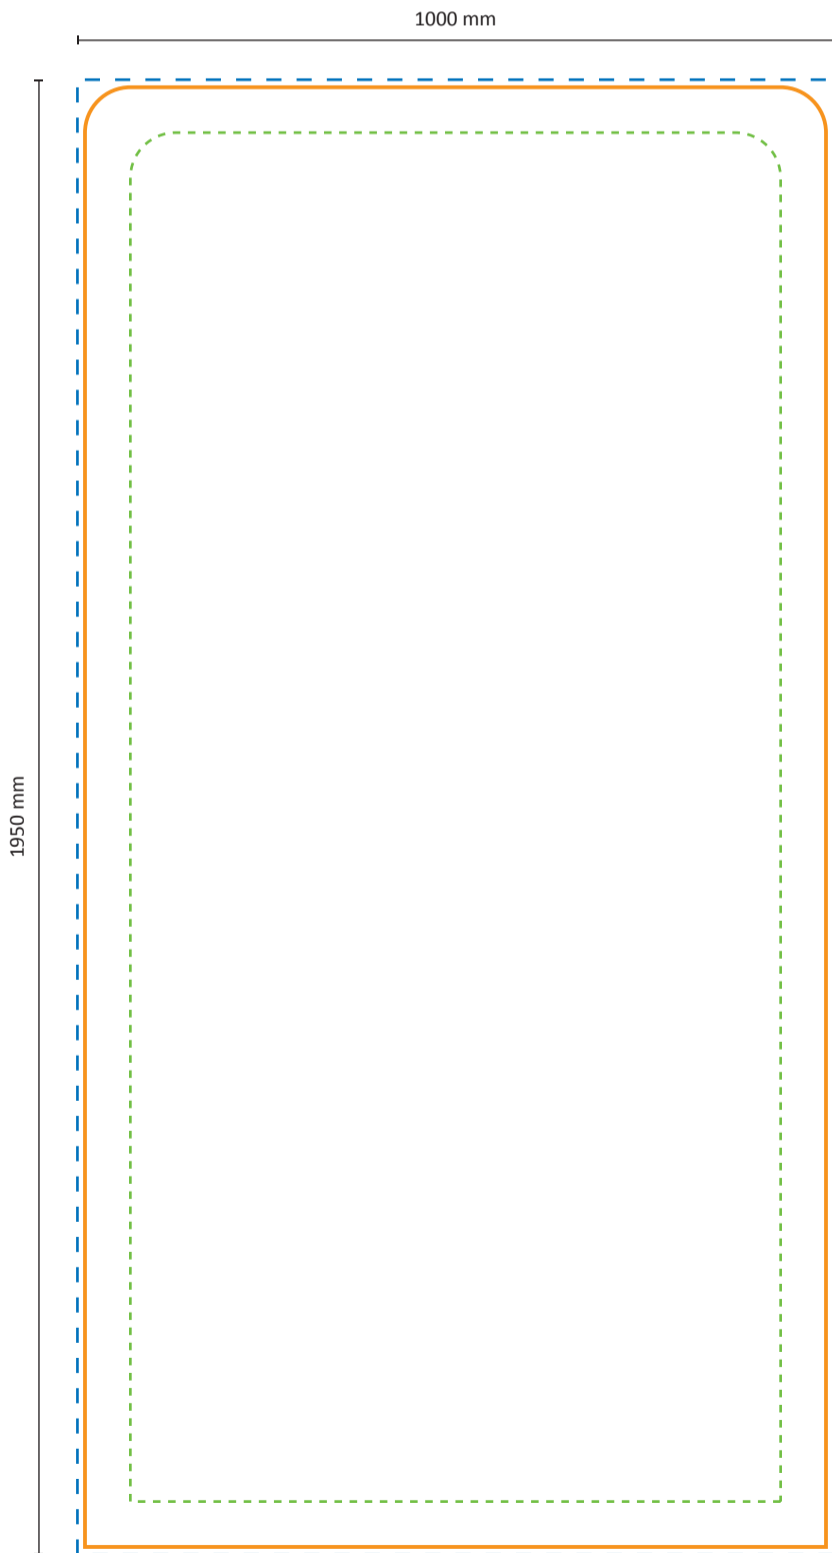

Zip-Frame Totem

Graphical specifications

File set-up

The **blue line** is the outline of the document size.

Confection is done on the **orange line**. This is the final net size.

Important text and images should be placed within the **green line** because of the confection. The green and blue line are **7 cm** apart.

Graphic

Actual size of graphic: 800 * 1450 mm (W/H)

Zip-Frame Totem 60 x 200cm Graphic (FZF-TOT-060-200)

Specifications

Frame

Graphic

Actual size of graphic:

600 * 1950 mm (W/H)

Scale 1:10

Zip-Frame Totem 80 x 200cm Graphic (FZF-TOT-080-200)

Specifications

Frame

Graphic

Actual size of graphic: 800 * 1950 mm (W/H)

Scale 1:10

Zip-Frame Totem 100 x 200cm Graphic (FZF-TOT-100-200)

Specifications

Frame

Graphic

Actual size of graphic: 1000 * 1950 mm (W/H)

Scale 1:10

Zip-Frame Totem 100 x 250cm Graphic (FZF-TOT-100-250)

Specifications

Frame