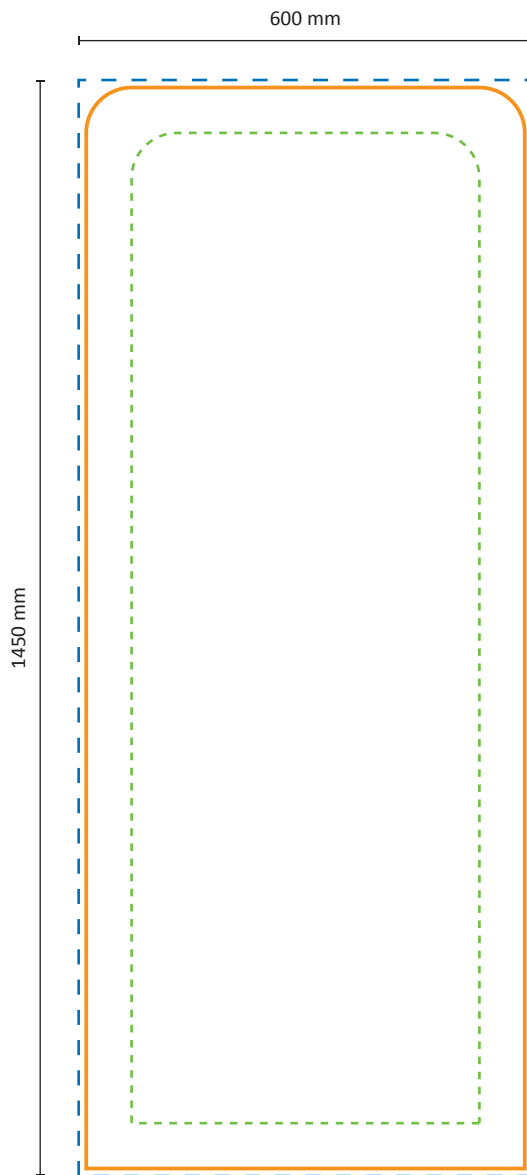

Zip-Frame Totem

Graphical specifications

File set-up

The **blue line** is the outline of the document size.

Confection is done on the **orange line**. This is the final net size.

Important text and images should be placed within the **green line** because of the confection. The green and blue line are **7 cm** apart.

Frame

Graphic

Actual size of graphic:

600 * 1450 mm (W/H)

Scale 1:10

Zip-Frame Totem 80 x 150cm Graphic (FZF080-150)

Specifications

Frame

Graphic

Actual size of graphic: 800 * 1450 mm (W/H)

Zip-Frame Totem 60 x 200cm Graphic (FZF-TOT-060-200)

Specifications

Frame

Graphic

Actual size of graphic:

600 * 1950 mm (W/H)

Scale 1:10

Zip-Frame Totem 80 x 200cm Graphic (FZF-TOT-080-200)

Specifications

Frame

Graphic

Actual size of graphic: 800 * 1950 mm (W/H)

Scale 1:10

Zip-Frame Totem 100 x 200cm Graphic (FZF-TOT-100-200)