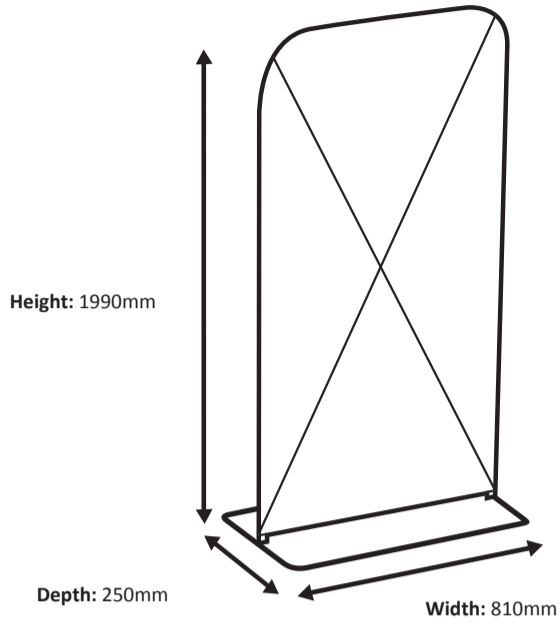

Frame

Graphic

Actual size of graphic:

600 * 1450 mm (W/H)

Scale 1:10

Zip-Frame Totem 80 x 150cm Graphic (FZF080-150)

Specifications

Frame

Graphic

Actual size of graphic: 800 * 1450 mm (W/H)

Zip-Frame Totem 60 x 200cm Graphic (FZF-TOT-060-200)

Specifications

Frame

Graphic

Actual size of graphic:

600 * 1950 mm (W/H)

Scale 1:10

Zip-Frame Totem 80 x 200cm Graphic (FZF-TOT-080-200)

Specifications

Frame

Graphic

Actual size of graphic: 800 * 1950 mm (W/H)

Scale 1:10

Zip-Frame Totem 100 x 200cm Graphic (FZF-TOT-100-200)

Specifications

Frame

Graphic

Actual size of graphic: 1000 * 1950 mm (W/H)

Scale 1:10

Zip-Frame Totem 100 x 250cm Graphic (FZF-TOT-100-250)

Specifications

Frame