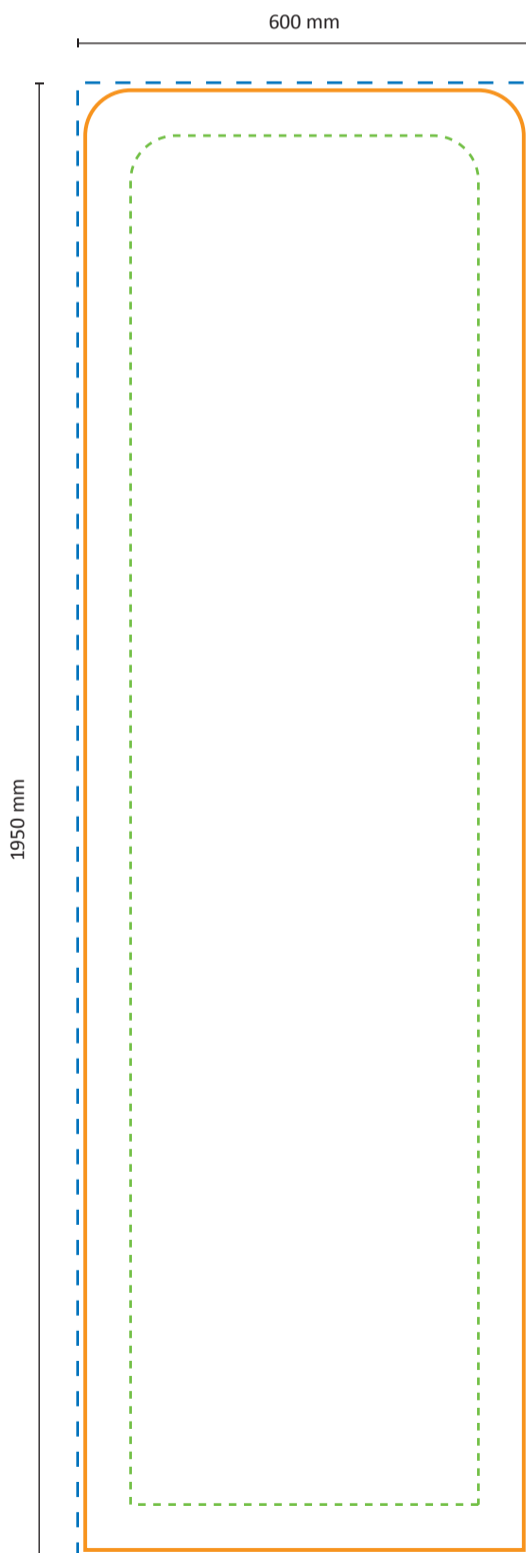

Zip-Frame Totem

Graphical specifications

File set-up

The **blue line** is the outline of the document size.

Confection is done on the **orange line**. This is the final net size.

Important text and images should be placed within the **green line** because of the confection. The green and blue line are **7 cm** apart.

Frame

Graphic

Actual size of graphic:

600 * 1450 mm (W/H)

Scale 1:10

Zip-Frame Totem 80 x 150cm Graphic (FZF080-150)

Specifications

Frame

Graphic

Actual size of graphic: 800 * 1450 mm (W/H)

Zip-Frame Totem 60 x 200cm Graphic (FZF-TOT-060-200)

Specifications

Frame

Graphic

Actual size of graphic:

600 * 1950 mm (W/H)

Scale 1:10

Zip-Frame Totem 80 x 200cm Graphic (FZF-TOT-080-200)

Specifications

Frame

Graphic

Actual size of graphic: 800 * 1950 mm (W/H)

Scale 1:10

Zip-Frame Totem 100 x 200cm Graphic (FZF-TOT-100-200)