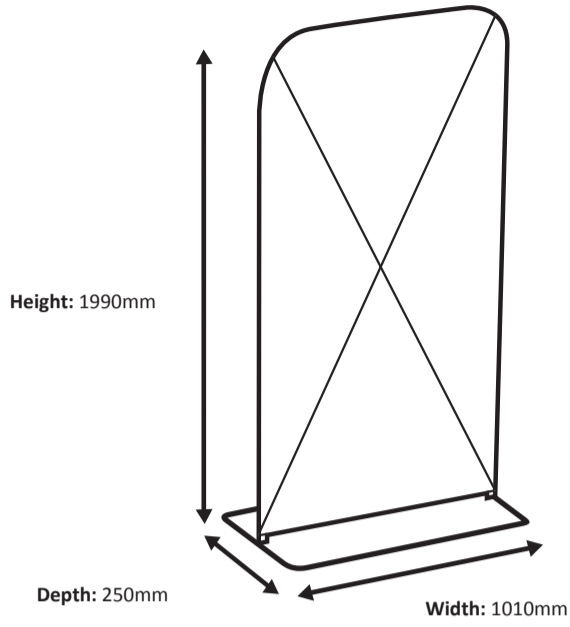

Graphic

Actual size of graphic: 800 * 1450 mm (W/H)

Zip-Frame Totem 60 x 200cm Graphic (FZF-TOT-060-200)

Specifications

Frame

Graphic

Actual size of graphic:

600 * 1950 mm (W/H)

Scale 1:10

Zip-Frame Totem 80 x 200cm Graphic (FZF-TOT-080-200)

Specifications

Frame

Graphic

Actual size of graphic: 800 * 1950 mm (W/H)

Scale 1:10

Zip-Frame Totem 100 x 200cm Graphic (FZF-TOT-100-200)

Specifications

Frame

Graphic

Actual size of graphic: 1000 * 1950 mm (W/H)

Scale 1:10

Zip-Frame Totem 100 x 250cm Graphic (FZF-TOT-100-250)

Specifications

Frame

Graphic

Actual size of graphic: 1000 * 2450 mm (W/H)

Scale 1:10

Zip-Frame Totem 100 x 300cm Graphic (FZF-TOT-100-300)

Specifications

Frame

Graphic

Actual size of graphic: 1000 * 2950 mm (W/H)