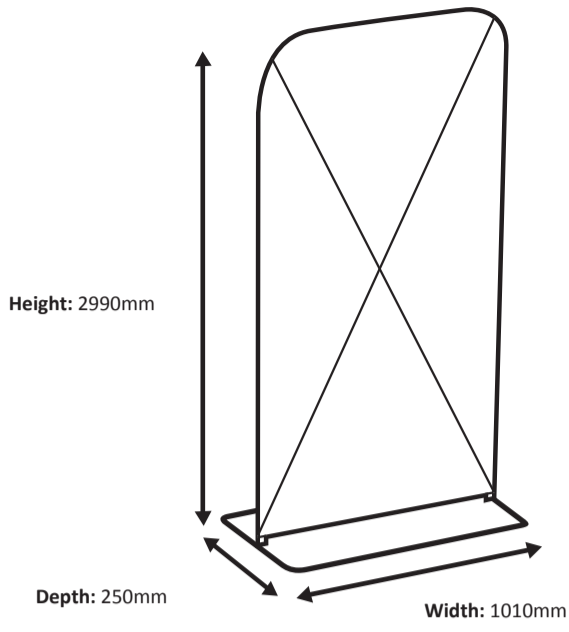

Frame

Graphic

Actual size of graphic:

600 * 1450 mm (W/H)

Scale 1:10

Zip-Frame Totem 80 x 150cm Graphic (FZF080-150)

Specifications

Frame

Scale 1:10

Zip-Frame Totem 80 x 200cm Graphic (FZF-TOT-080-200)

Specifications

Frame

Graphic

Actual size of graphic: 800 * 1950 mm (W/H)

Scale 1:10

Zip-Frame Totem 100 x 200cm Graphic (FZF-TOT-100-200)

Specifications

Frame

Graphic

Actual size of graphic: 1000 * 1950 mm (W/H)

Scale 1:10

Zip-Frame Totem 100 x 250cm Graphic (FZF-TOT-100-250)

Specifications

Frame

Graphic

Actual size of graphic: 1000 * 2450 mm (W/H)

Scale 1:10

Zip-Frame Totem 100 x 300cm Graphic (FZF-TOT-100-300)

Specifications

Frame

Graphic

Actual size of graphic: 1000 * 2950 mm (W/H)