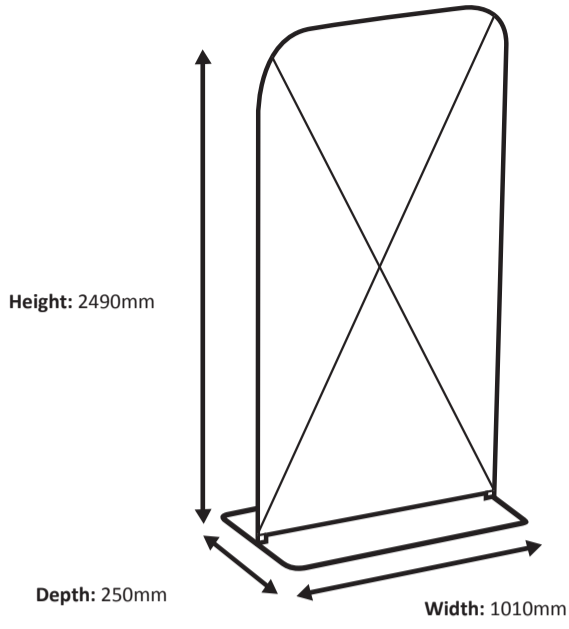

Graphic

Actual size of graphic: 800 * 1450 mm (W/H)

Zip-Frame Totem 60 x 200cm Graphic (FZF-TOT-060-200)

Specifications

Frame

Graphic

Actual size of graphic:

600 * 1950 mm (W/H)

Scale 1:10

Zip-Frame Totem 80 x 200cm Graphic (FZF-TOT-080-200)

Specifications

Frame

Graphic

Actual size of graphic: 800 * 1950 mm (W/H)

Scale 1:10

Zip-Frame Totem 100 x 200cm Graphic (FZF-TOT-100-200)

Specifications

Frame

Graphic

Actual size of graphic: 1000 * 1950 mm (W/H)

Scale 1:10

Zip-Frame Totem 100 x 250cm Graphic (FZF-TOT-100-250)

Specifications

Frame

Graphic

Actual size of graphic: 1000 * 2450 mm (W/H)

Scale 1:10

Zip-Frame Totem 100 x 300cm Graphic (FZF-TOT-100-300)

Specifications

Frame

Graphic

Actual size of graphic: 1000 * 2950 mm (W/H)