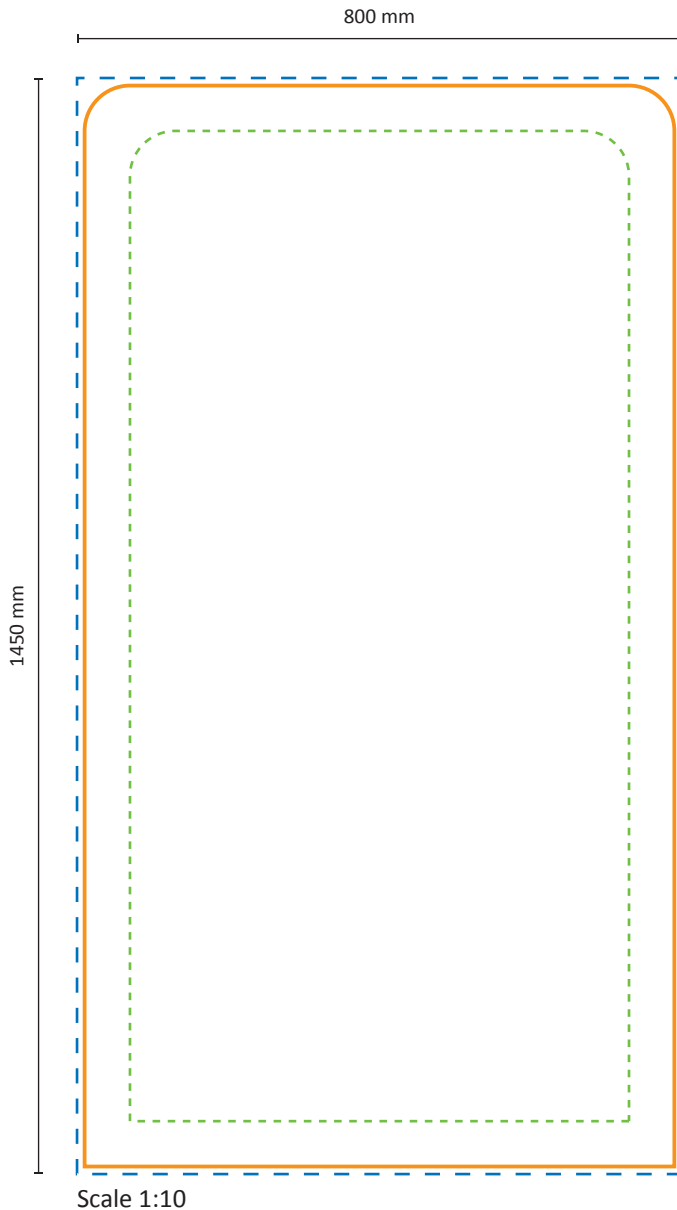

Zip-Frame Totem

Graphical specifications

File set-up

The **blue line** is the outline of the document size.

Confection is done on the **orange line**. This is the final net size.

Important text and images should be placed within the **green line** because of the confection. The green and blue line are **7 cm** apart.

Frame

Graphic

Actual size of graphic:

600 * 1450 mm (W/H)

Scale 1:10

Zip-Frame Totem 80 x 150cm Graphic (FZF080-150)

Specifications

Frame

Graphic

Actual size of graphic: 800 * 1450 mm (W/H)

Zip-Frame Totem 60 x 200cm Graphic (FZF-TOT-060-200)

Specifications

Frame

Graphic

Actual size of graphic:

600 * 1950 mm (W/H)

Scale 1:10

Zip-Frame Totem 80 x 200cm Graphic (FZF-TOT-080-200)

Specifications

Frame

Graphic

Actual size of graphic: 800 * 1950 mm (W/H)

Scale 1:10

Zip-Frame Totem 100 x 200cm Graphic (FZF-TOT-100-200)