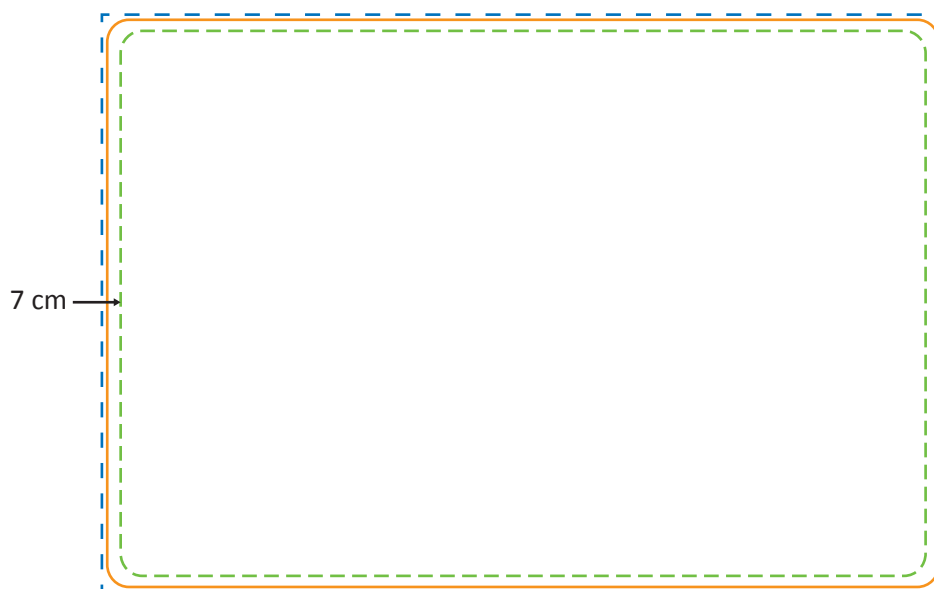

File set-up

The **blue line** is the outline of the document size.

Confection is done on the **orange line**. This is the final net size.

Important text and images should be placed within the **green line** because of the confection. The green and blue line are **7 cm** apart.

File supply

- 1: Please remove all sizes and lines (orange, green and blue).
- 2: Supply on real size in PDF via E-mail / YouSendit / WeTransfer.

Zip-Frame Wave Graphic (FZF-WAV-300-230G)

Specifications

Frame

Graphic

Actual size of graphic: 3370 * 2310 mm (W/H)

3370 mm