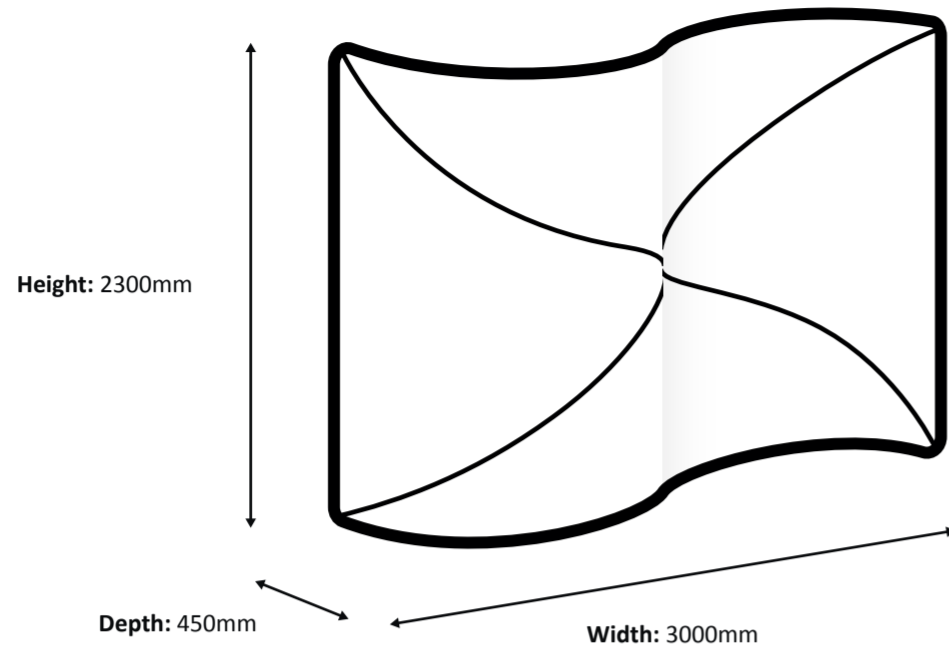

File set-up

The **blue line** is the outline of the document size.

Confection is done on the **orange line**. This is the final net size.

Important text and images should be placed within the **green line** because of the confection. The green and blue line are **7 cm** apart.

File supply

- 1: Please remove all sizes and lines (orange, green and blue).
- 2: Supply on real size in PDF via E-mail / YouSendit / WeTransfer.

Zip-Frame Wave Graphic (FZF-WAV-300-230G)

Specifications

Frame

Graphic

Actual size of graphic: 3370 * 2310 mm (W/H)

3370 mm