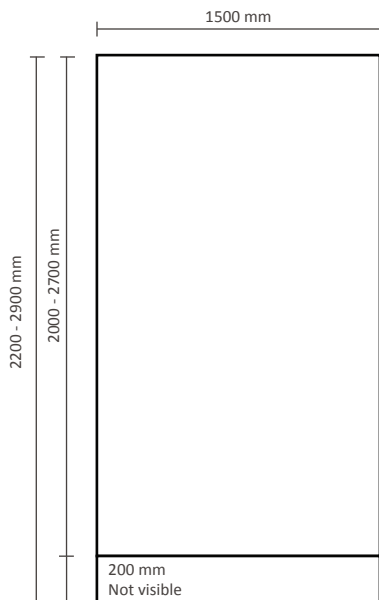

Roll-Up MAX

Graphical specifications

150x200-270cm (RBEX150)

200x200-300cm (RBEX200)

Heights

(adjustable in steps)

- 200 cm
- 220 cm
- 250 cm
- 270 cm

Heights

(adjustable in steps)

- 200 cm
- 220 cm
- 250 cm
- 300 cm