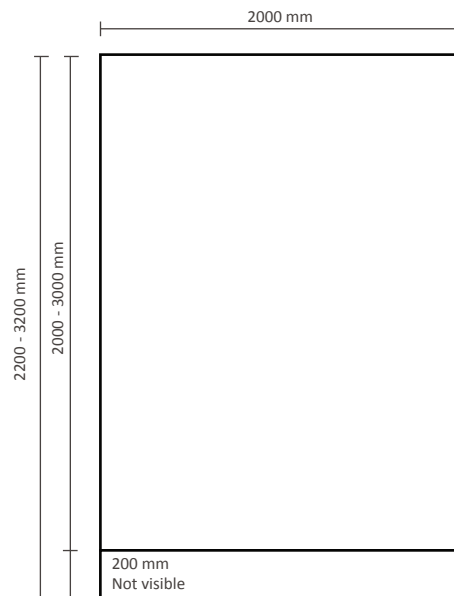

Roll-Up MAX

Graphical specifications

150x200-270cm (RBEX150)

200x200-300cm (RBEX200)

Heights

(adjustable in steps)

- 200 cm
- 220 cm
- 250 cm
- 270 cm

Heights

(adjustable in steps)

- 200 cm
- 220 cm
- 250 cm
- 300 cm