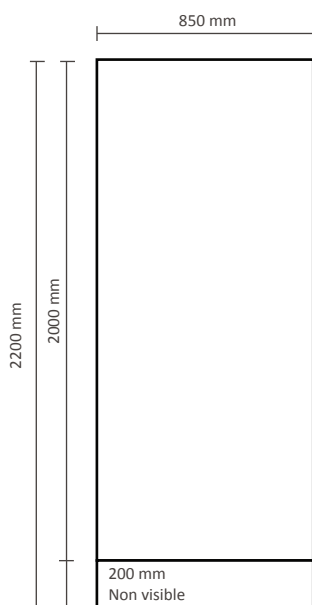

Roll-Up Cube

Graphic Specifications

60x200cm DRU-CUBE060

80x200cm DRU-CUBE080

85x200cm DRU-CUBE085

100x200cm DRU-CUBE0100