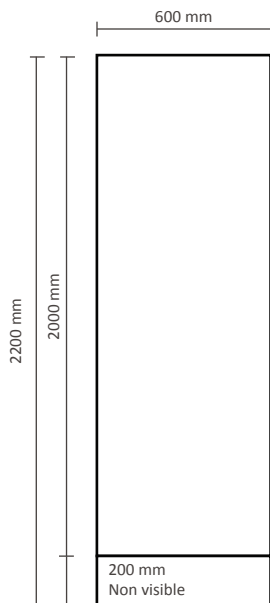

Roll-Up Cube

Graphic Specifications

60x200cm DRU-CUBE060

80x200cm DRU-CUBE080

85x200cm DRU-CUBE085

100x200cm DRU-CUBE0100