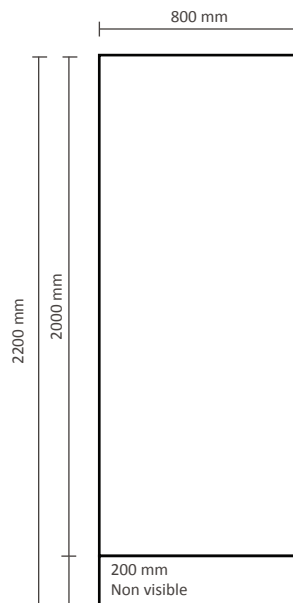

Roll-Up Cube

Graphic Specifications

60x200cm DRU-CUBE060

80x200cm DRU-CUBE080

85x200cm DRU-CUBE085

100x200cm DRU-CUBE0100