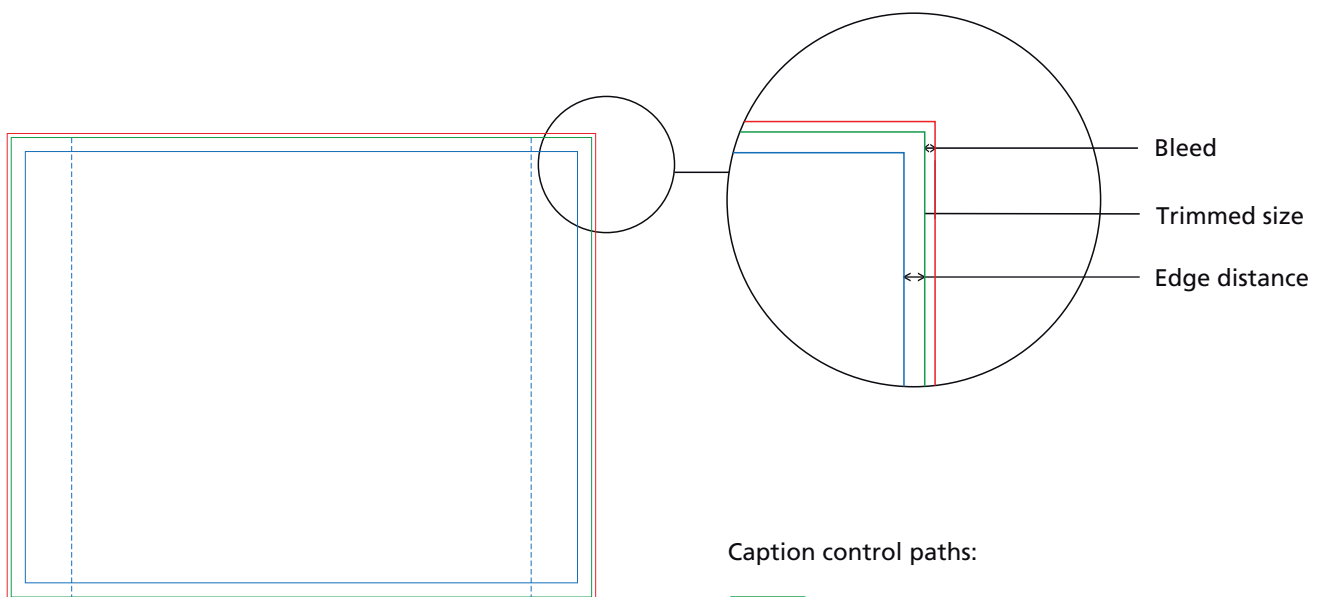

Pop Up Klett 3x3, with side panels

288 x 228 cm

Trimmed size: 288 x 228 cm

Data format: 292 x 232 mm
(Trimmed size + Bleed)

Please note:

- use 1:10 artwork on page 2 to design
- do not change the size of the document
- Resolution: min. 600 dpi at scale 1:10
- minimum stroke: 1 mm / 2 mm (invers)
- convert fonts into curves
- delete the control paths of the artwork

Further information can be found in our information on artwork.

Drawing is not true to scale.

Caption control paths:

Trimmed size:

The green line shows the finished size.

Bleed:

Please add definitely the bleed till the red line.

Edge distance:

Please consider edge distances! Place fonts and important artwork not over the blue line if possible.

---
side panels, width 30 cm