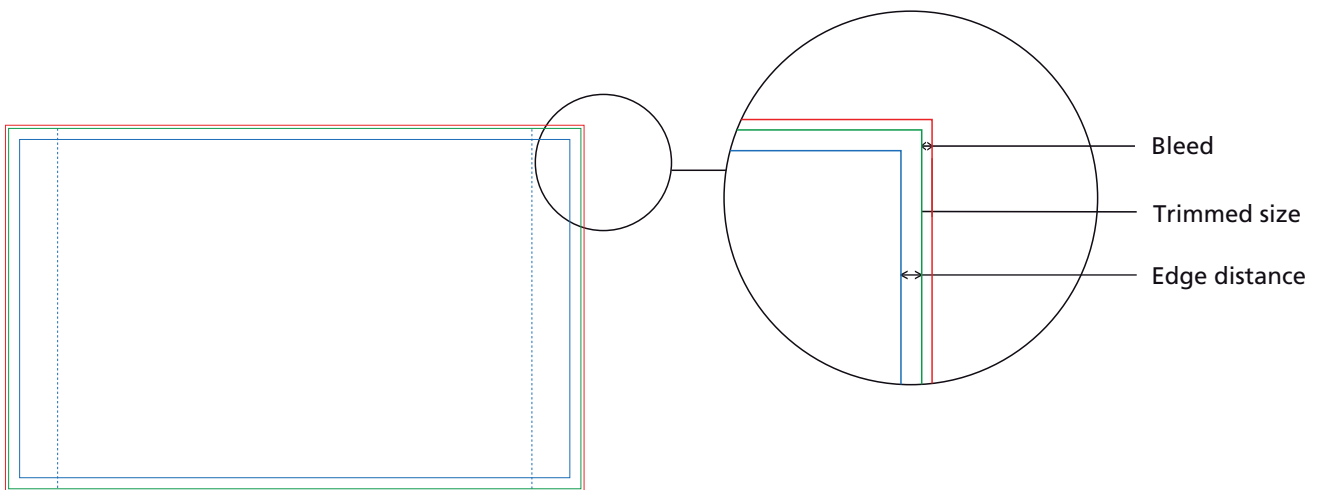

Pop Up Klett 4x3, with side panels 362 x 228 cm

Trimmed size: 362 x 228 cm

Data format: 366 x 232 mm
(Trimmed size + Bleed)

Please note:

- use 1:10 artwork on page 2 to design
- do not change the size of the document
- Resolution: min. 600 dpi at scale 1:10
- minimum stroke: 1 mm / 2 mm (invers)
- convert fonts into curves
- delete the control paths of the artwork

Further information can be found in our information on artwork.

Drawing is not true to scale.

Caption control paths:

Trimmed size:

The green line shows the finished size.

Bleed:

Please add definitely the bleed till the red line.

Edge distance:

Please consider edge distances! Place fonts and important artwork not over the blue line if possible.

side panels, width 30 cm