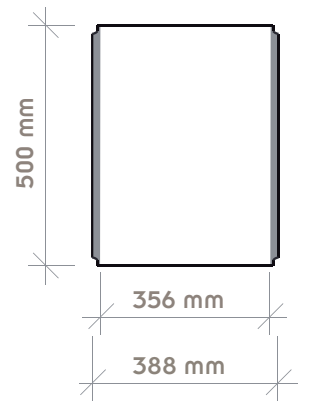

Twist-Up Tower Display
ref. DTUT100

graphic dimensions:
width 1552mm
height 1000mm

■ not visible area