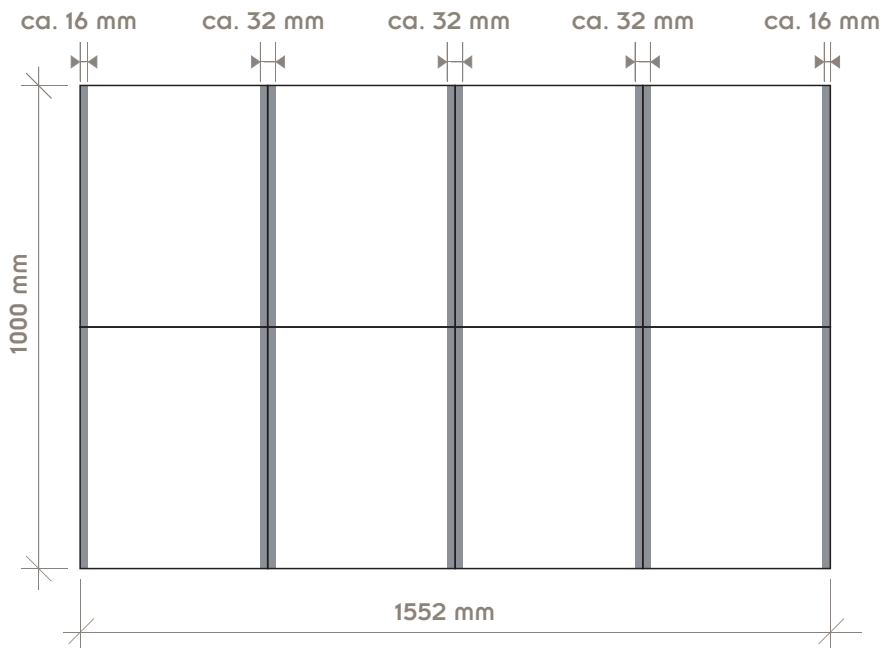

Twist-Up Tower Display
ref. DTUT100

graphic dimensions:
width 1552mm
height 1000mm

■ not visible area