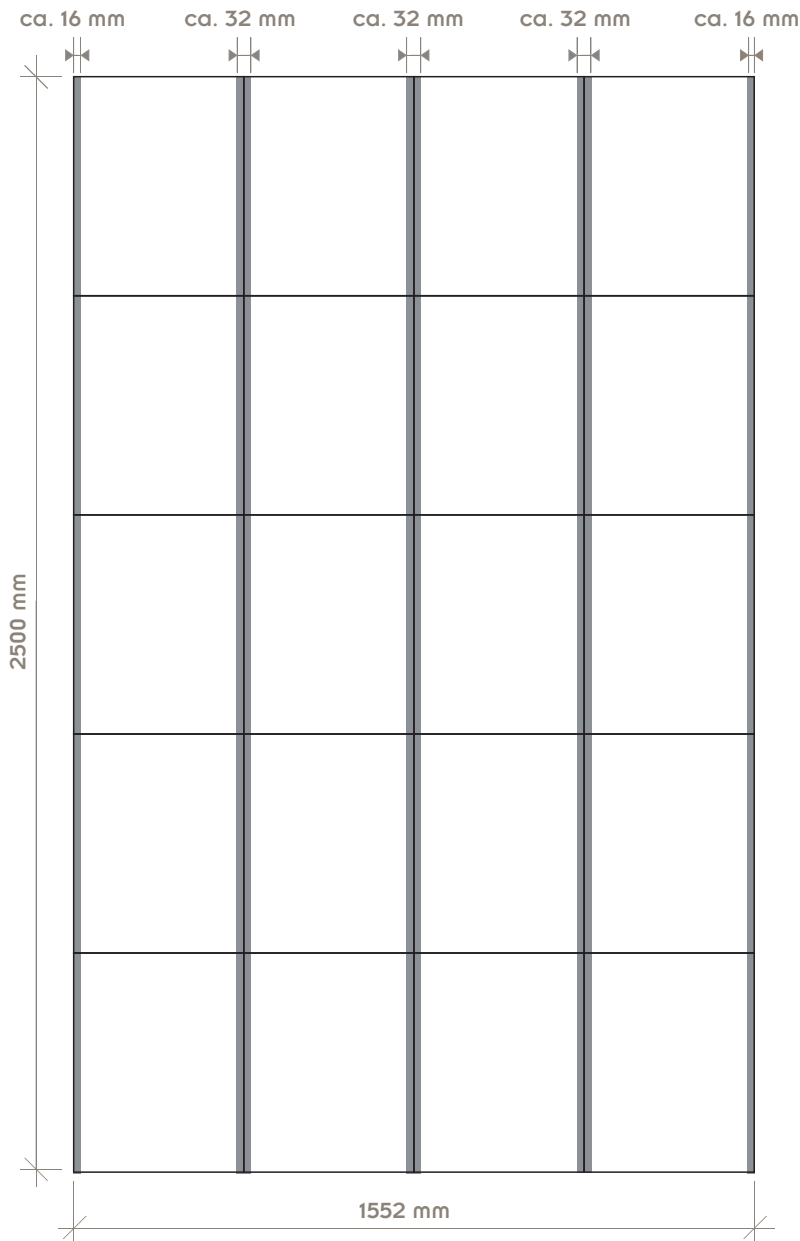

Twist-Up Tower Display 60/250  
ref. DTUT-250

Graphic Dimensions :

Width 1552mm  
Height 2500mm

 not visible area