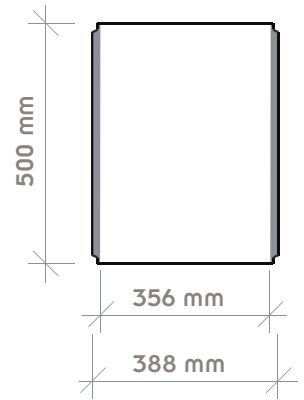

Twist-Up Tower Display 60/250  
ref. DTUT-250

Graphic Dimensions :

Width 1552mm  
Height 2500mm

 not visible area