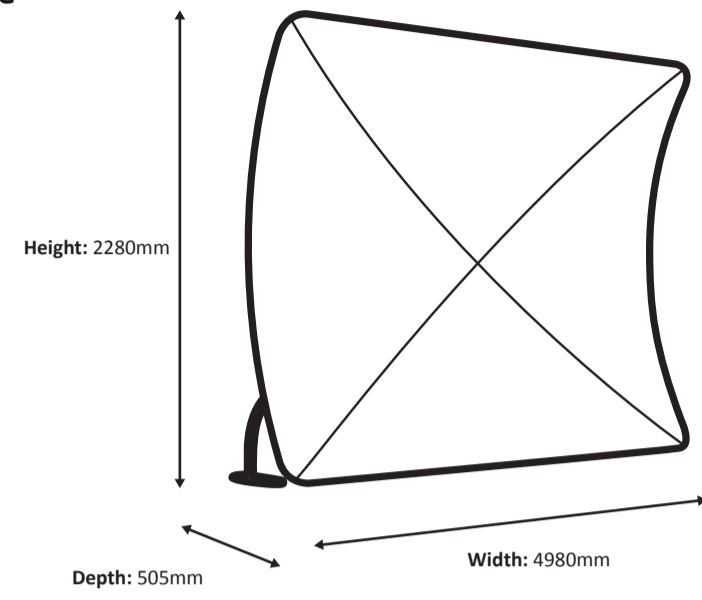

Zip Frame - Arch 500 x 230cm (FZFA-500-230)

Specifications

Frame