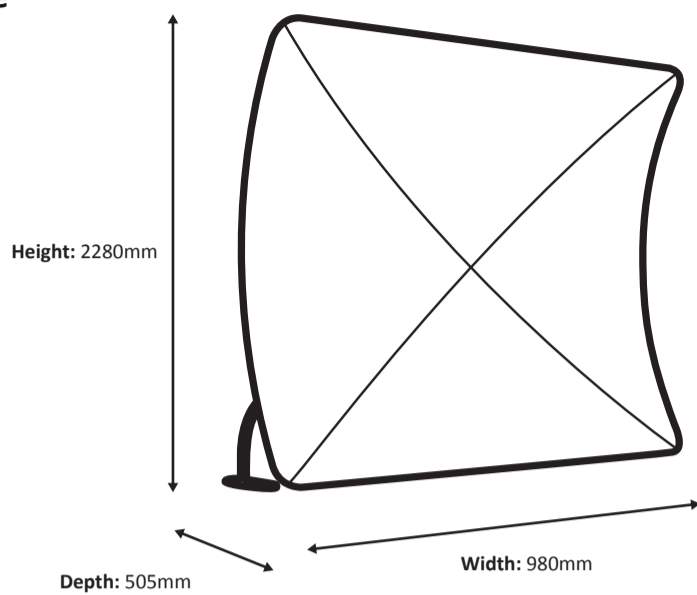

### File set-up

The **blue line** is the outline of the document size.

Confection is done on the **orange line**. This is the final net size.

Important text and images should be placed within the **green line** because of the confection. The green and orange line are **7 cm** apart.

### Graphic

Actual size of graphic: 980 \* 2400 mm (W/H)

Scale 1:10

### Graphic

Actual size of graphic: 1480 \* 2400 mm (W/H)

### Graphic

Actual size of graphic: 1980 \* 2400 mm (W/H)