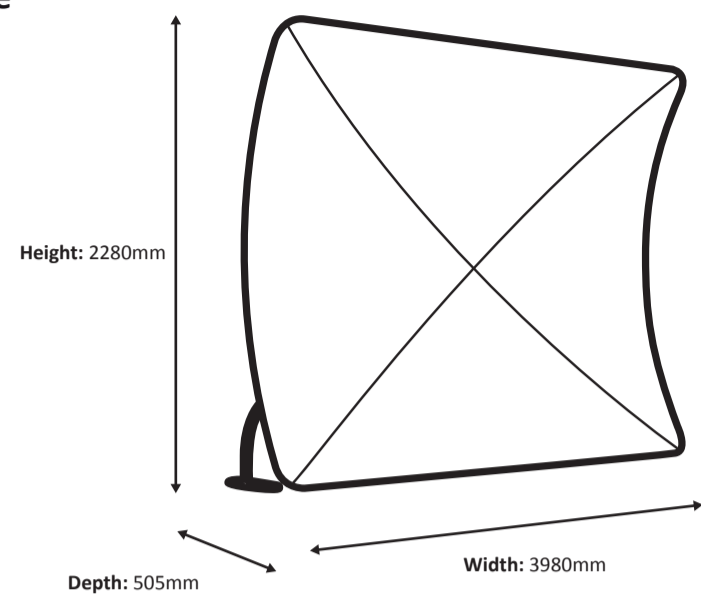

Zip Frame - Arch 400 x 230cm (FZFA-400-230)

Specifications

Frame