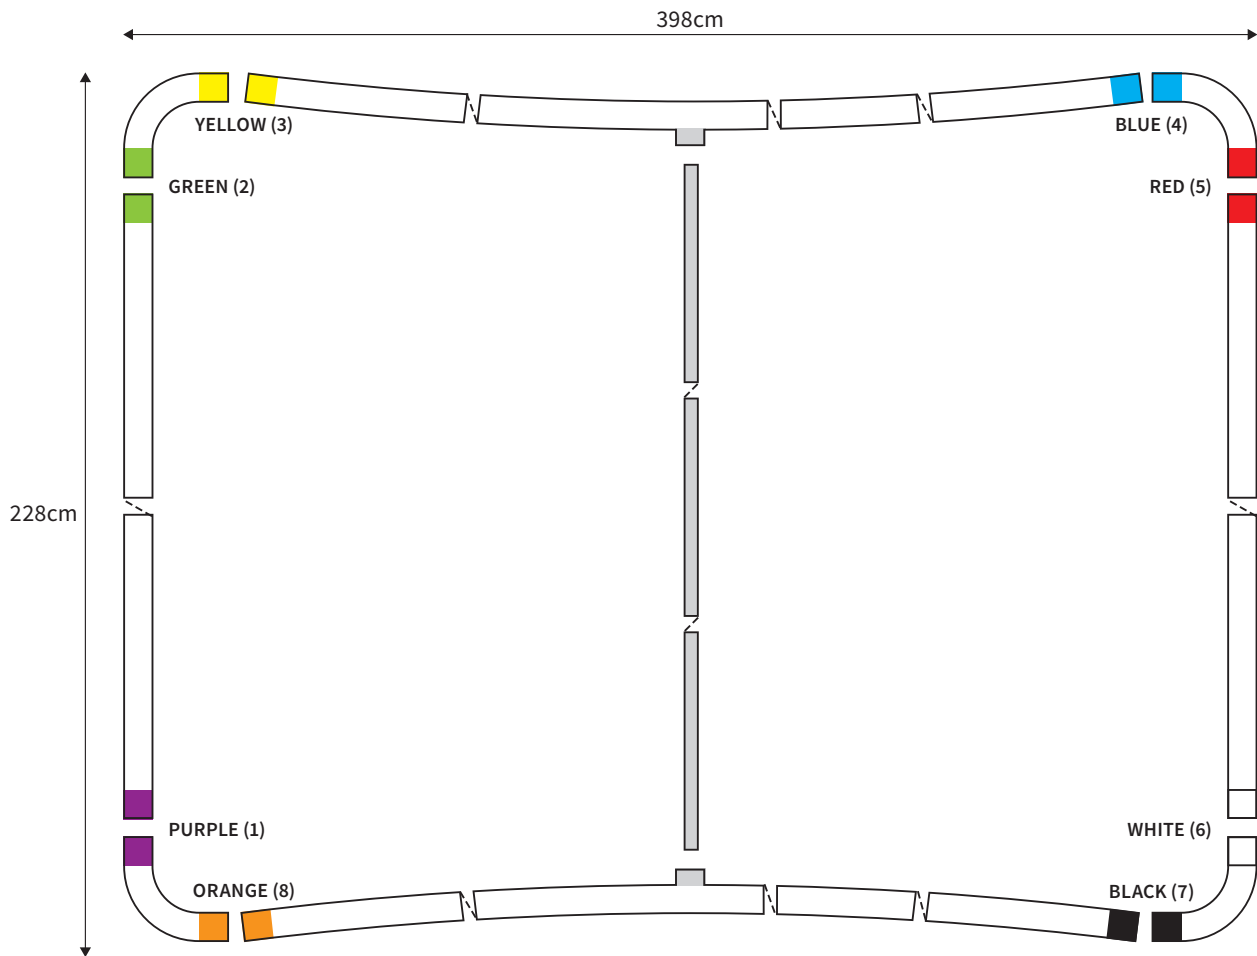

MANUAL

SHAPE CURVED
WIDTH 398cm
HEIGHT 228cm

PARTS LIST					
	4x	CORNER		2x	TUBE VERTICAL (ø 3cm)
	2x	TUBE HORIZONTAL (ø 3cm)		1x	TUBE SUPPORT (ø 2cm)