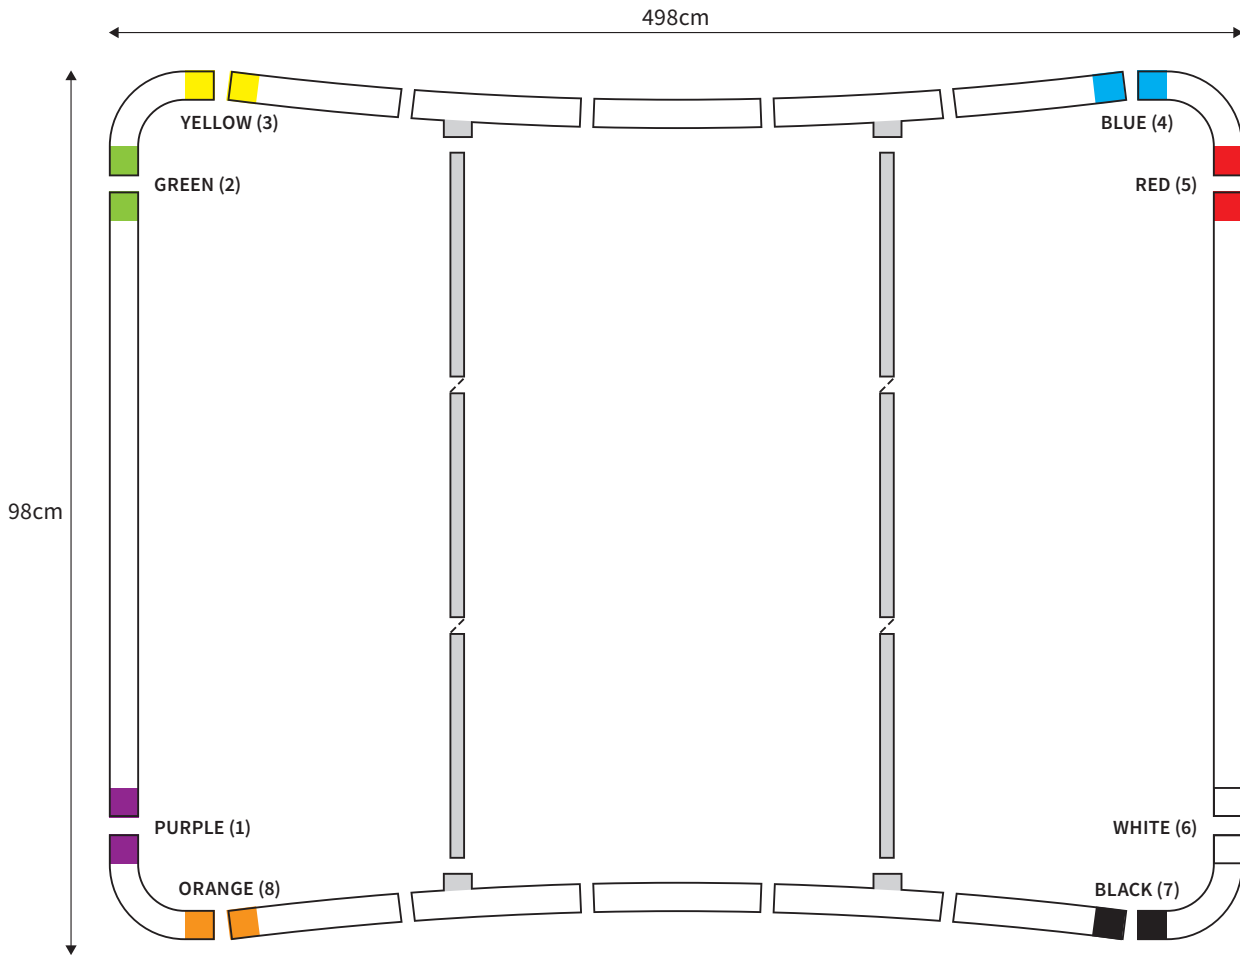

MANUAL

SHAPE CURVED
WIDTH 498cm
HEIGHT 98cm

PARTS LIST					
	4x	CORNER		2x	TUBE VERTICAL (ø 3cm)
	2x	TUBE HORIZONTAL (ø 3cm)		2x	TUBE SUPPORT (ø 2cm)