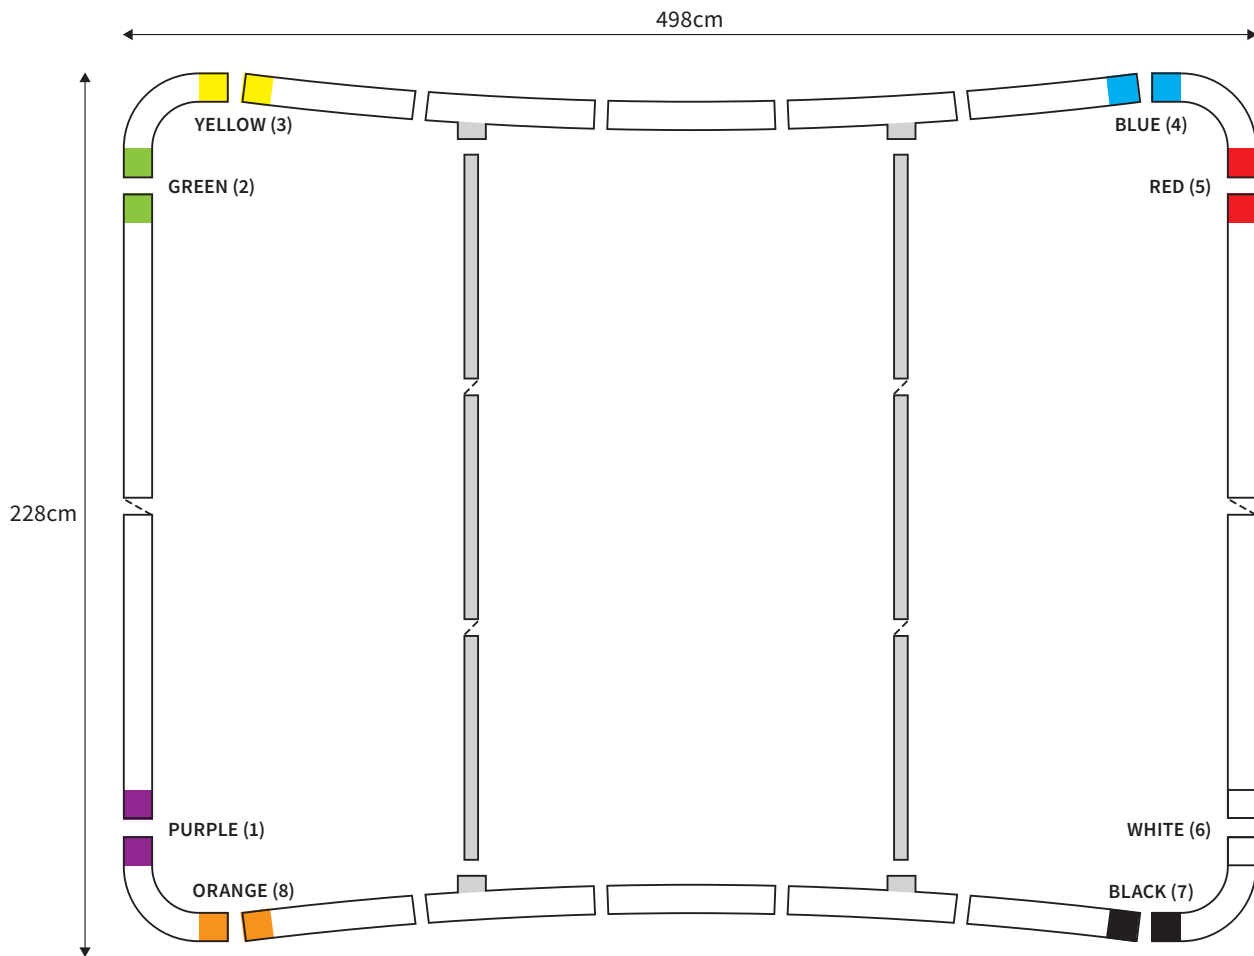

MANUAL

SHAPE CURVED
WIDTH 498cm
HEIGHT 228cm

PARTS LIST					
	4x	CORNER		2x	TUBE VERTICAL (ø 3cm)
	2x	TUBE HORIZONTAL (ø 3cm)		2x	TUBE SUPPORT (ø 2cm)