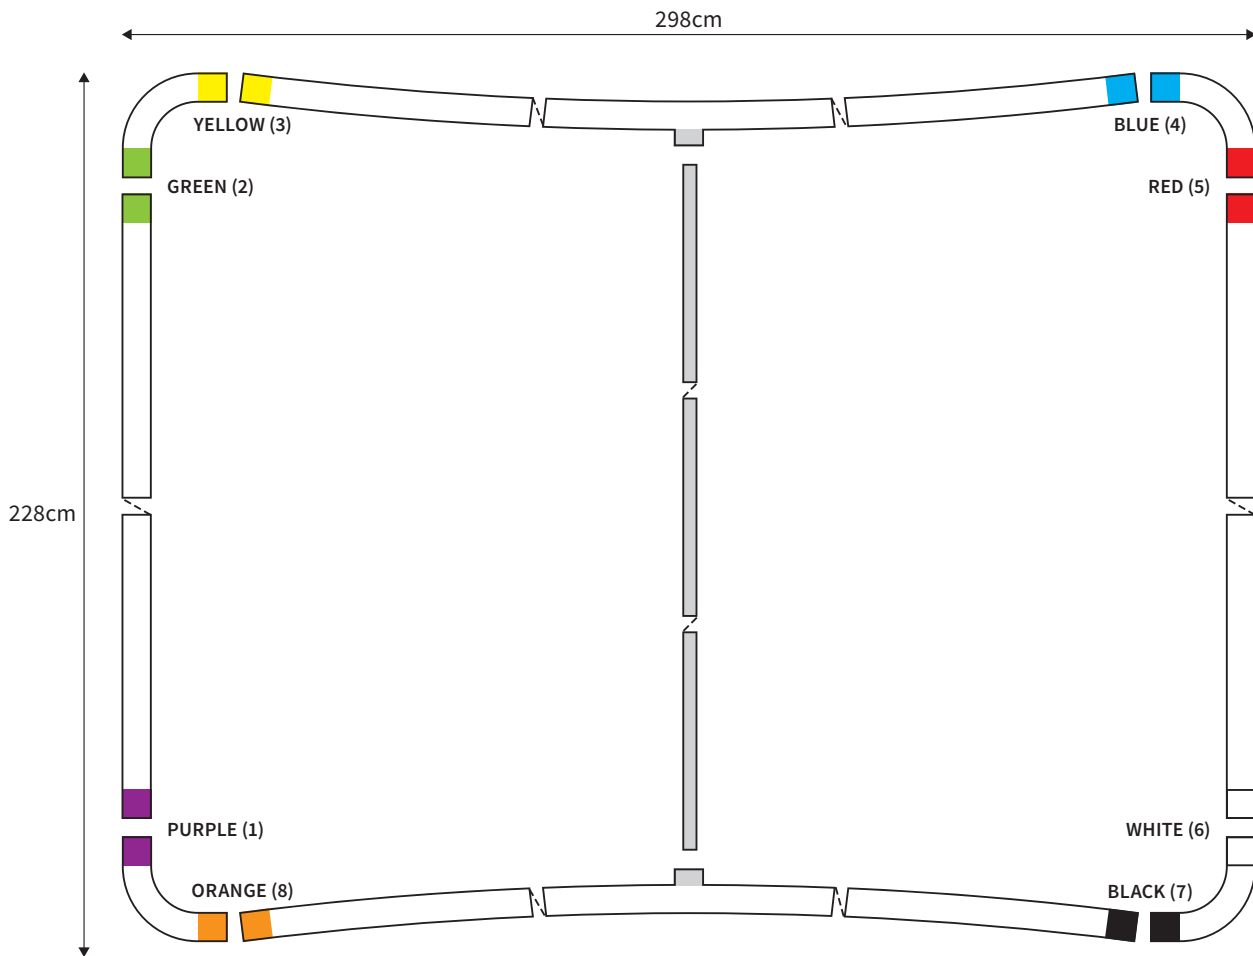

MANUAL

SHAPE CURVED
WIDTH 298cm
HEIGHT 228cm

PARTS LIST					
	4x	CORNER		2x	TUBE VERTICAL (ø 3cm)
	2x	TUBE HORIZONTAL (ø 3cm)		1x	TUBE SUPPORT (ø 2cm)